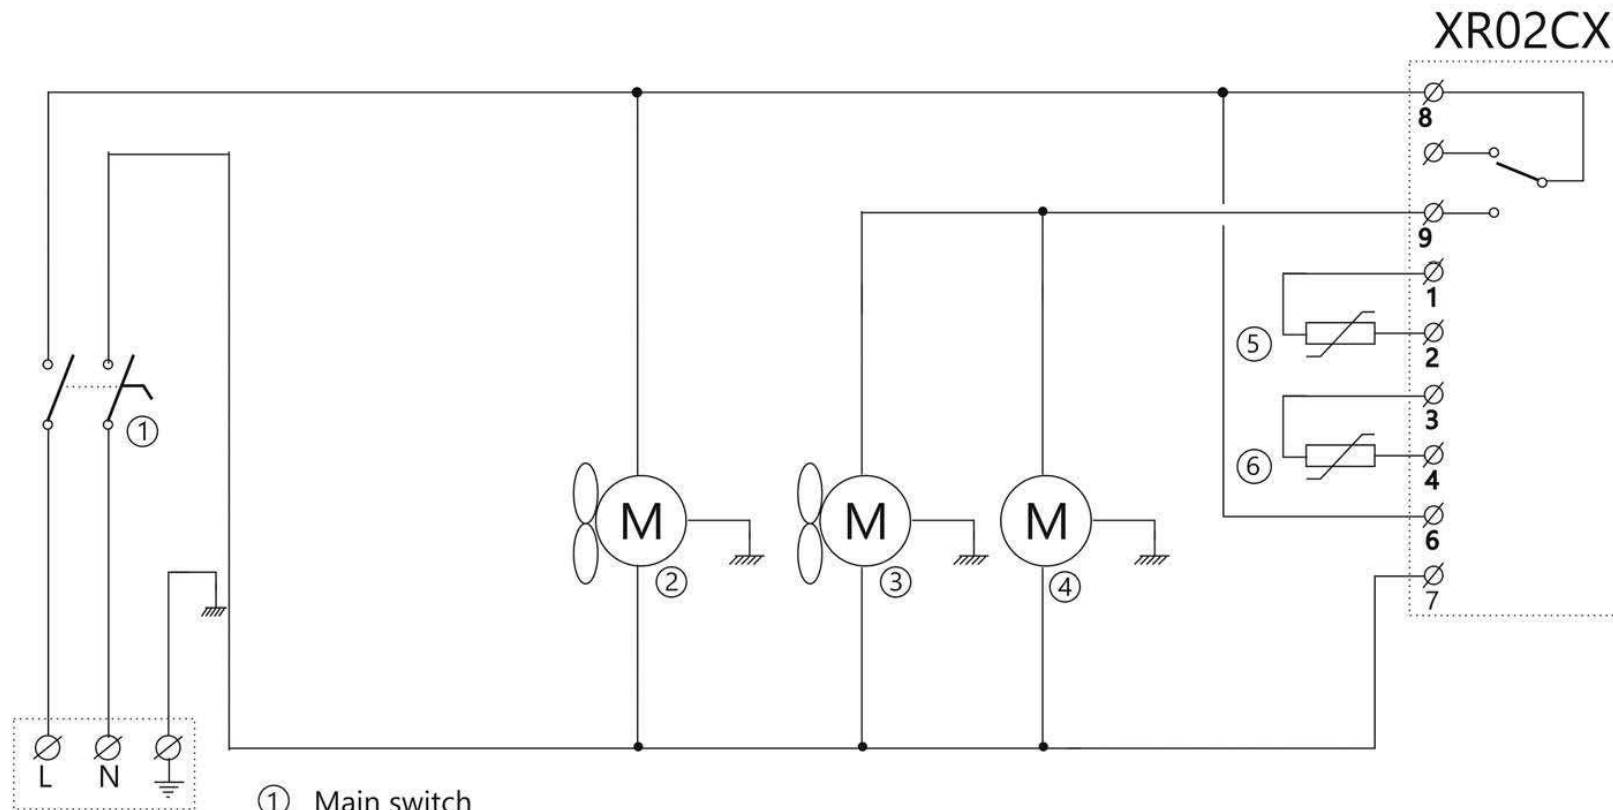

Schaltplan

COOL-LINE-Universalkühltisch KT 13 3T

[Art. 435609001]

NordCap®

COOL-LINE

- ① Main switch
- ② Evaporator fan
- ③ Condenser fan
- ④ Compressor
- ⑤ Cabinet probe
- ⑤ Evaporator probe

| | |
|----------------|--------------|
| | Date: 190112 |
| | Rev.: 02 |
| Wiring diagram | Rev. by: rfj |
| Drawing no.: | |