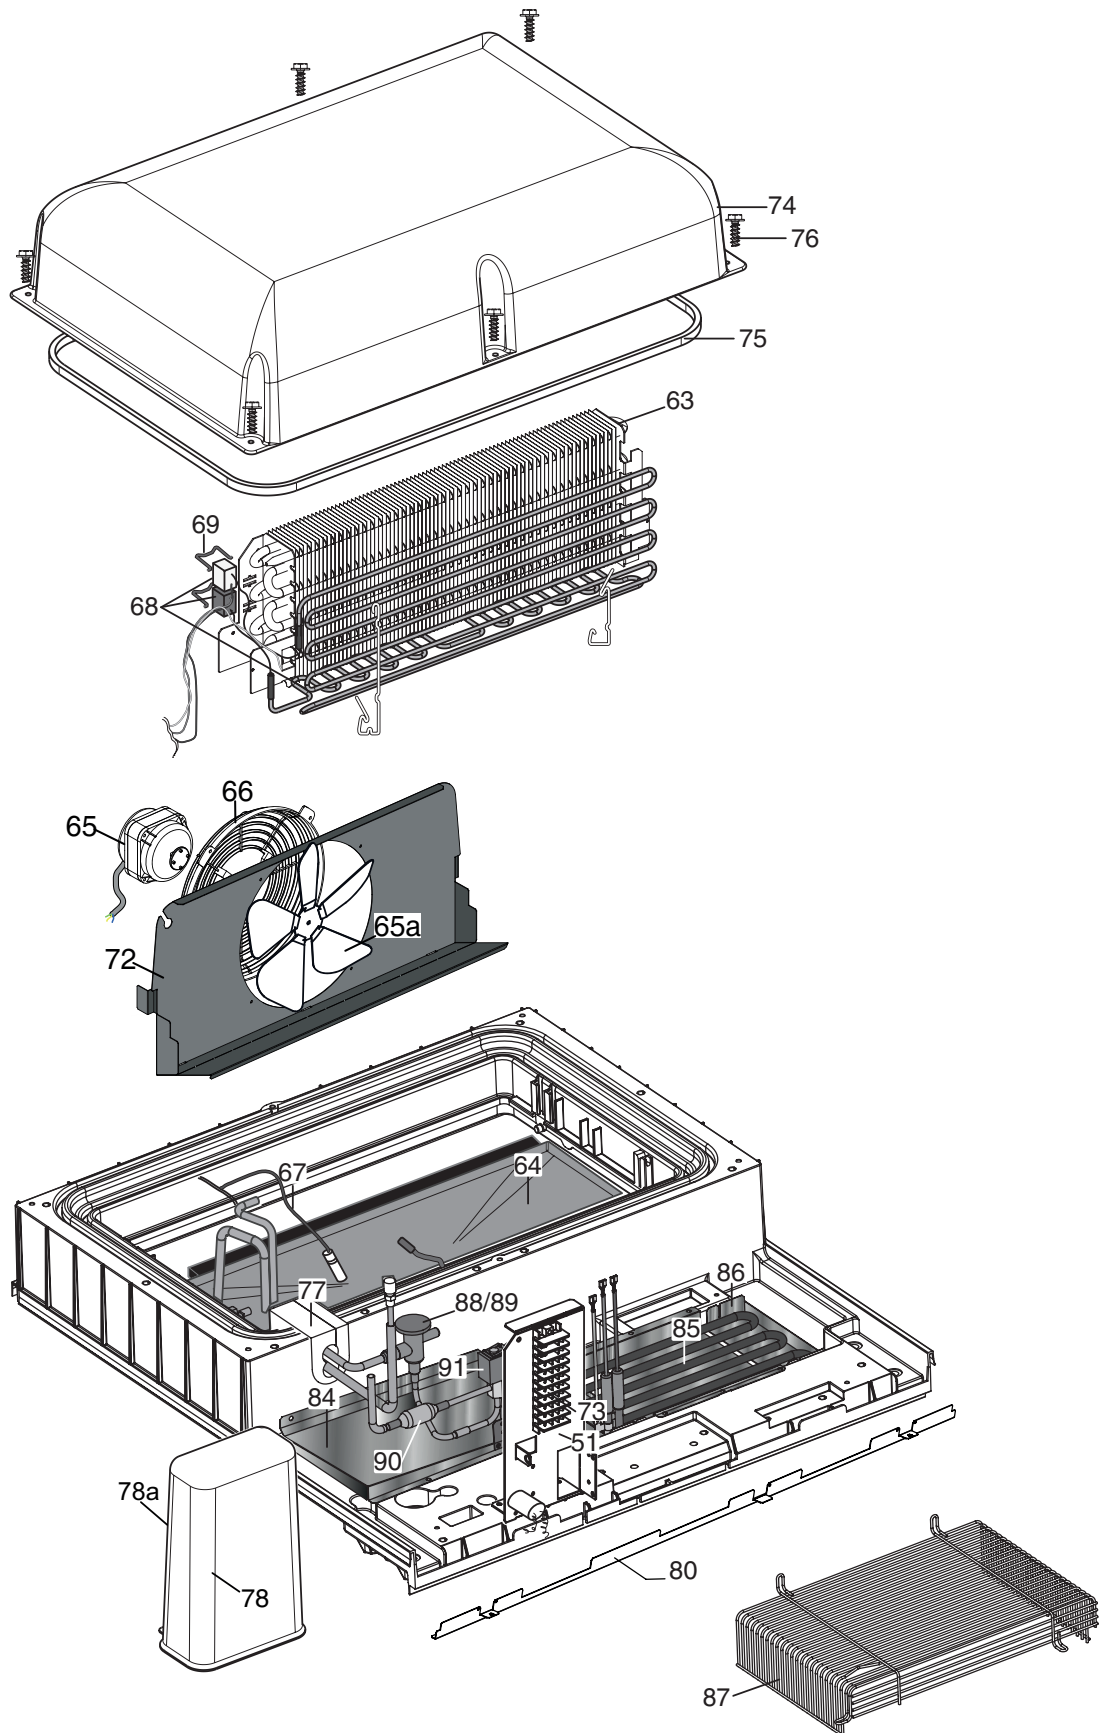

REMOTE COOLING UNIT ASSEMBLY

for glass door always and full door up to 2021/37