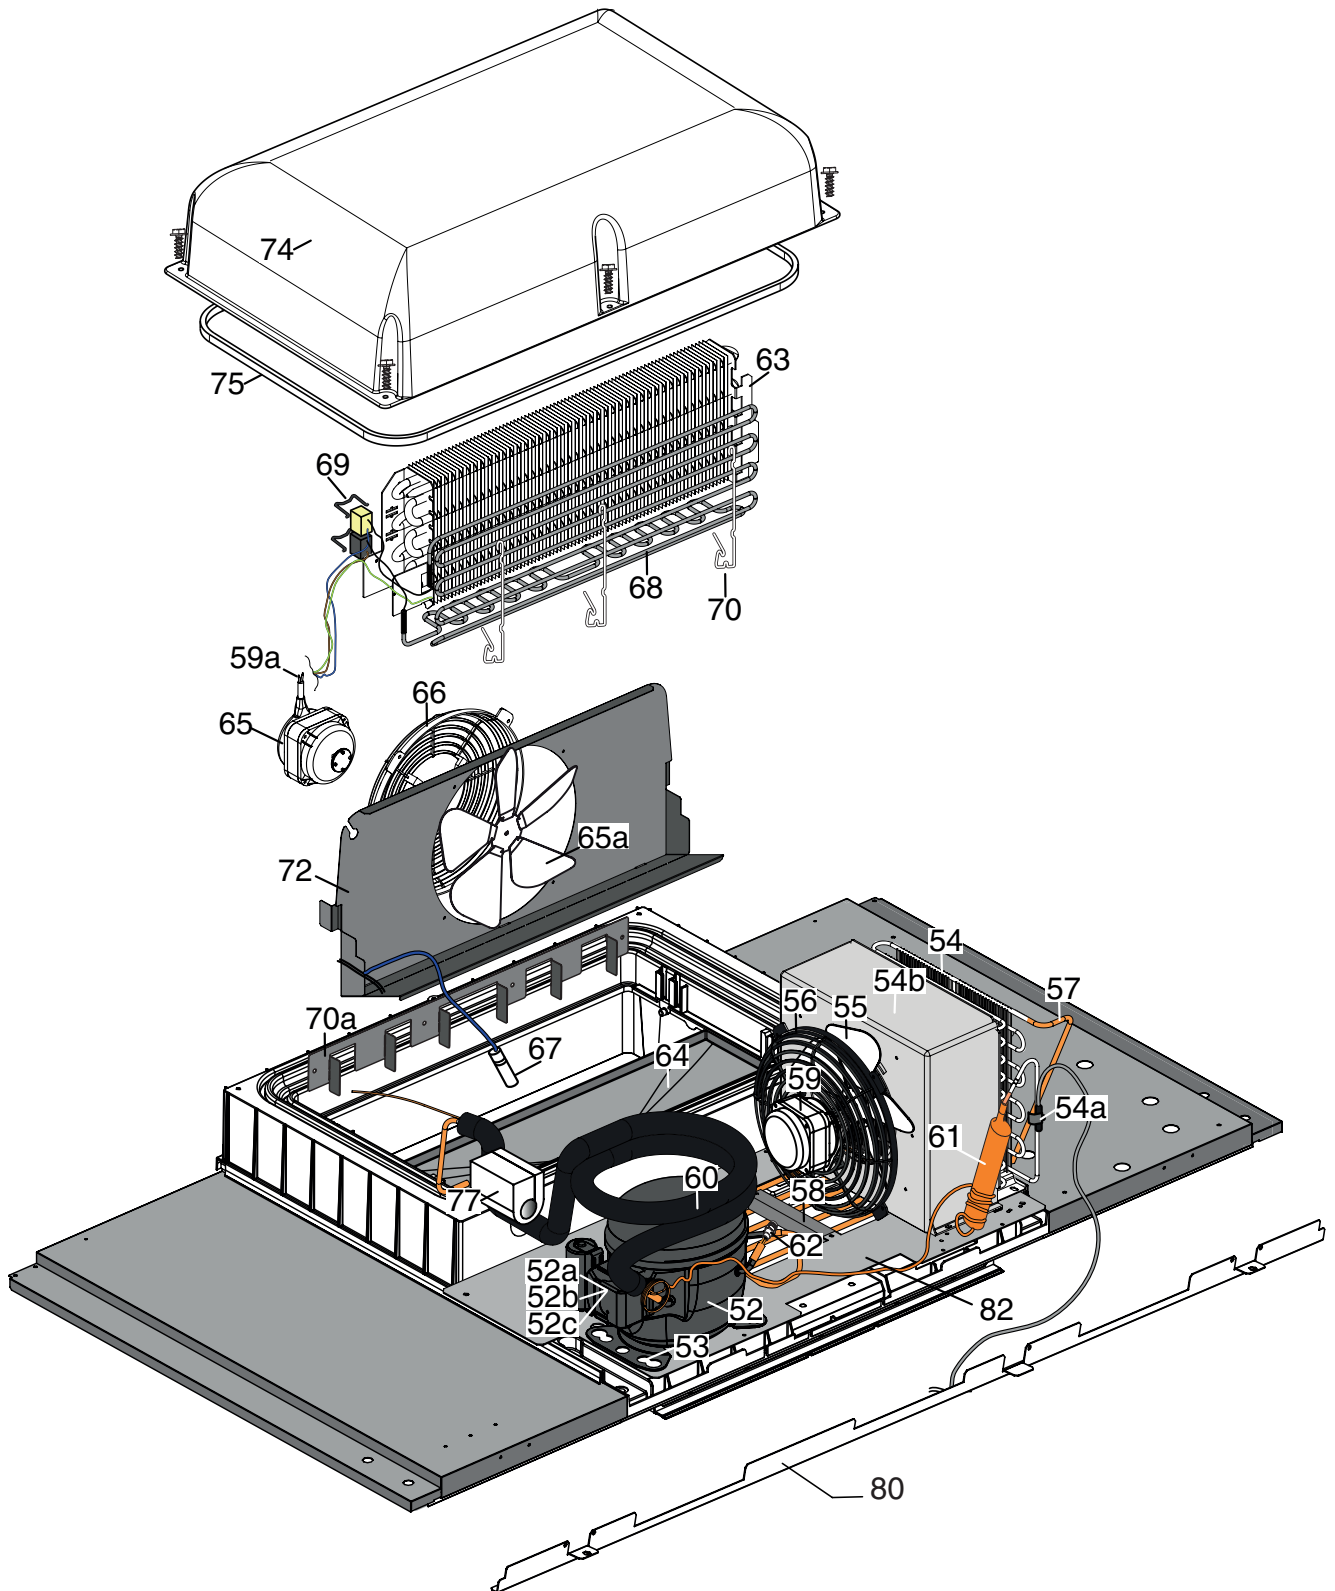

COOLING UNIT ASSEMBLY

for full door from 2021/38