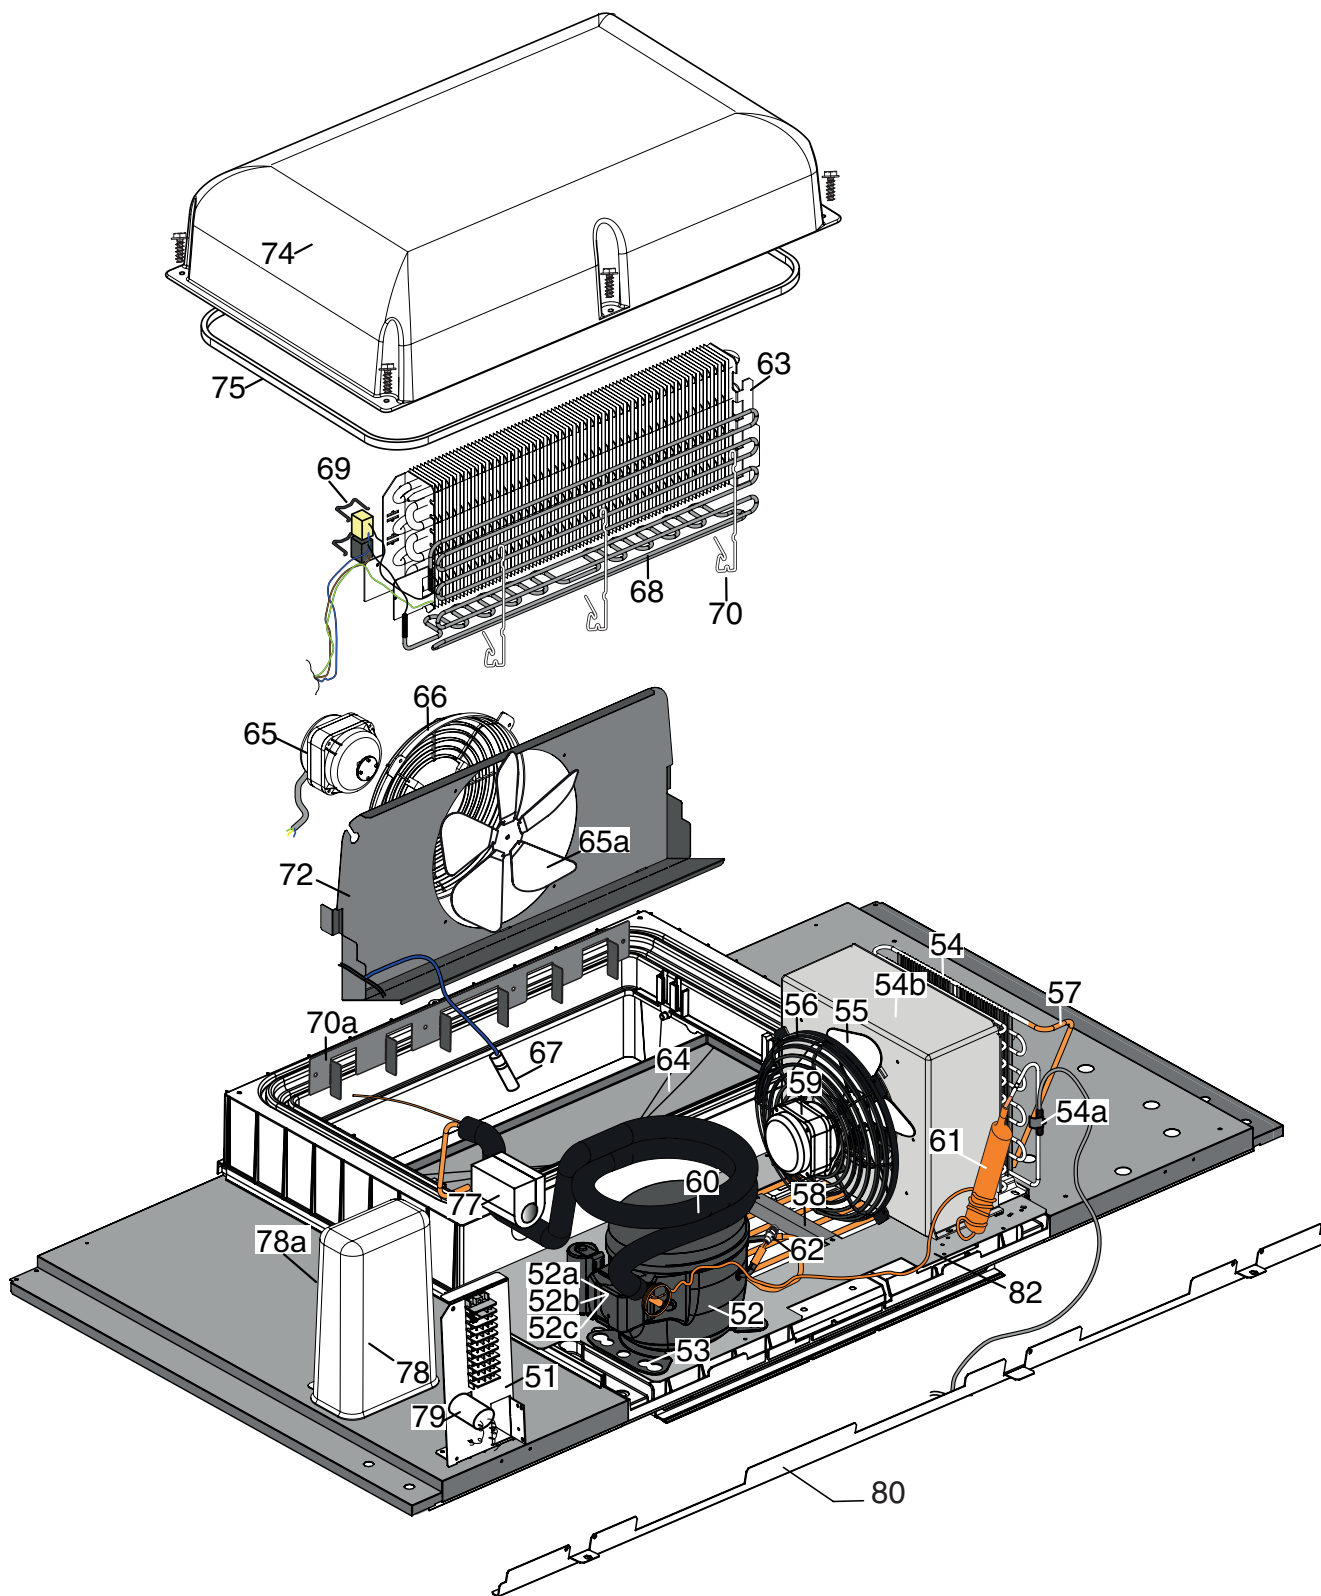

COOLING UNIT ASSEMBLY

for glass door always and full door up to 2021/37