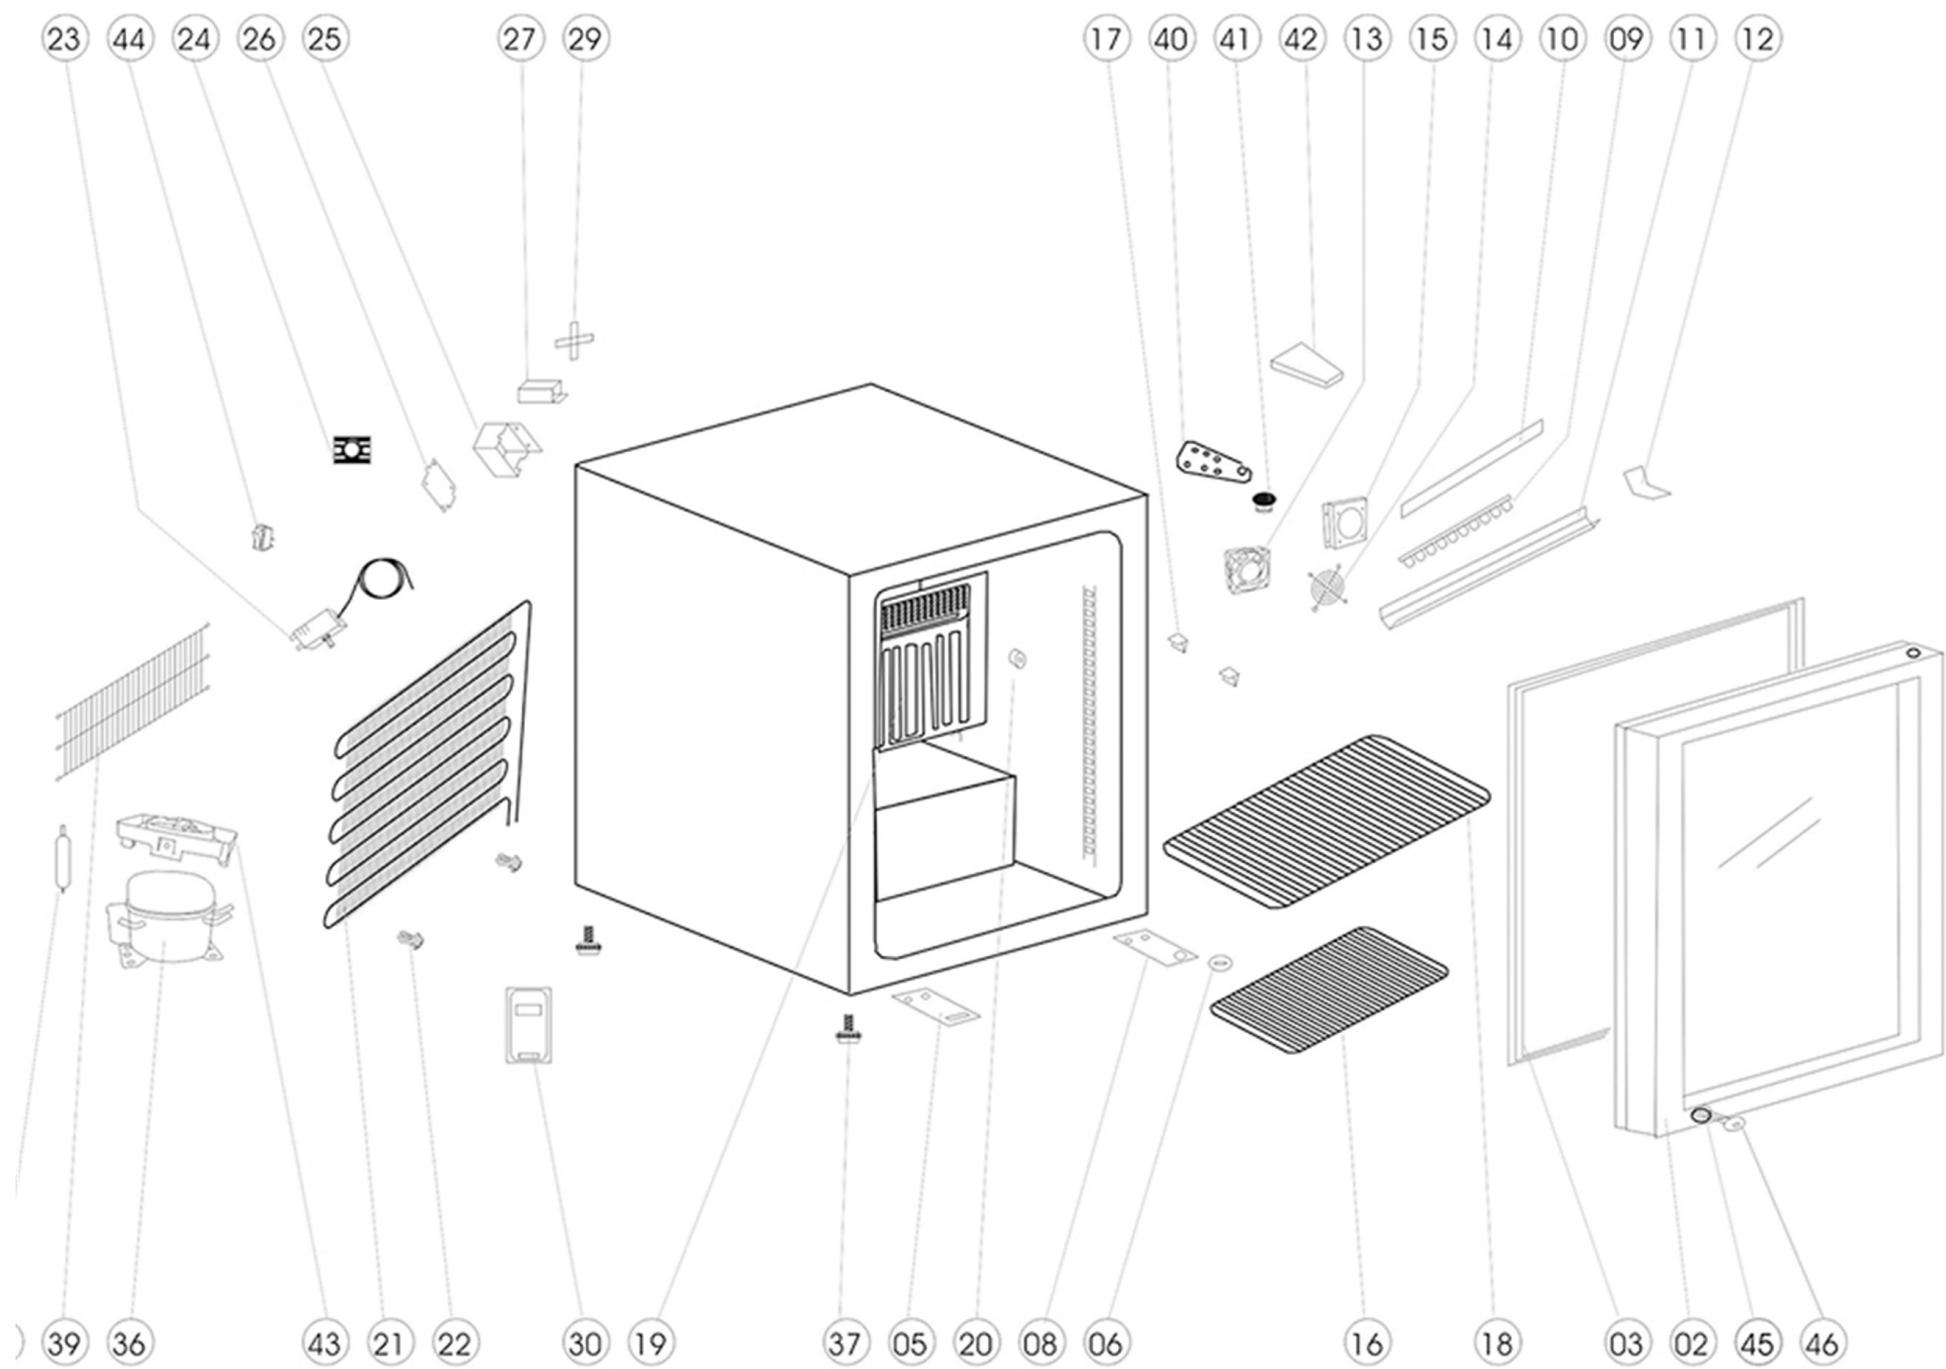

Ersatzteilliste-Explosionszeichnung

Milchkühlschrank MK 30

[Art. 43533237]

MK 30 (MBC30 MC)

Position	ItemNo	Description
02	12358	Glass Door With Lock And Keys
03	12027	Door Gasket
05	10688	Lock Bracket
06	13024	Washer For Bottom Hinge
08	12738	Bottom Hinge
09	15544	LED Lamp
10	15392	Lamp Base
11	15396	Lamp Cover
12	15393	Lamp Bracket
13	13585	Internal Fan
14	13590	Internal Fan Cover
15	13589	Internal Fan Bracket
16	15149	Small Shelf
17	14905	Fixation Of Shelf
18	14861	Big Shelf
19	14243	Evaporator
20	14457	Evaporator Support
21	14101	Condenser
22	14186	Condenser Support
23	14041	Thermostat R600
24	14028	Thermostat Label
25	13948	Thermostat Box
26	13954	Thermostat Box Cover
27	13687	Power Supply
29	13718	Transformer Bracket
30	13652	Junction Box
31	15701	Filter Drier
36	11711	Compressor EYY50
37	14581	Foot
39	11222	Rear Grill
40	12948	Top Hinge
41	12859	Hinge Axis Sleeve
42	12867	Hinge Cover
43	11483	Drip Tray
44	13746	Light Switch Black
45	10723	Lock With Keys
46	10671	Key