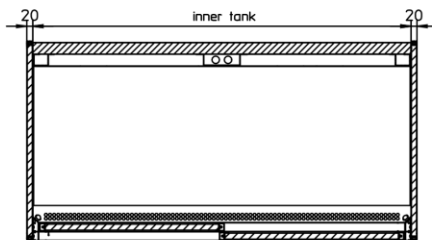

SUPERJOLLY 19 GLASS R507 (COD. E6165R0000)

Upright display cooler with 2 doors

Layout

MODELLO	cabinet - dimesion A	inner - tank	gross capacity
SUPERJOLLY 10	985	945	685
SUPERJOLLY 14	1335	1295	940
SUPERJOLLY 19	1885	1845	1340