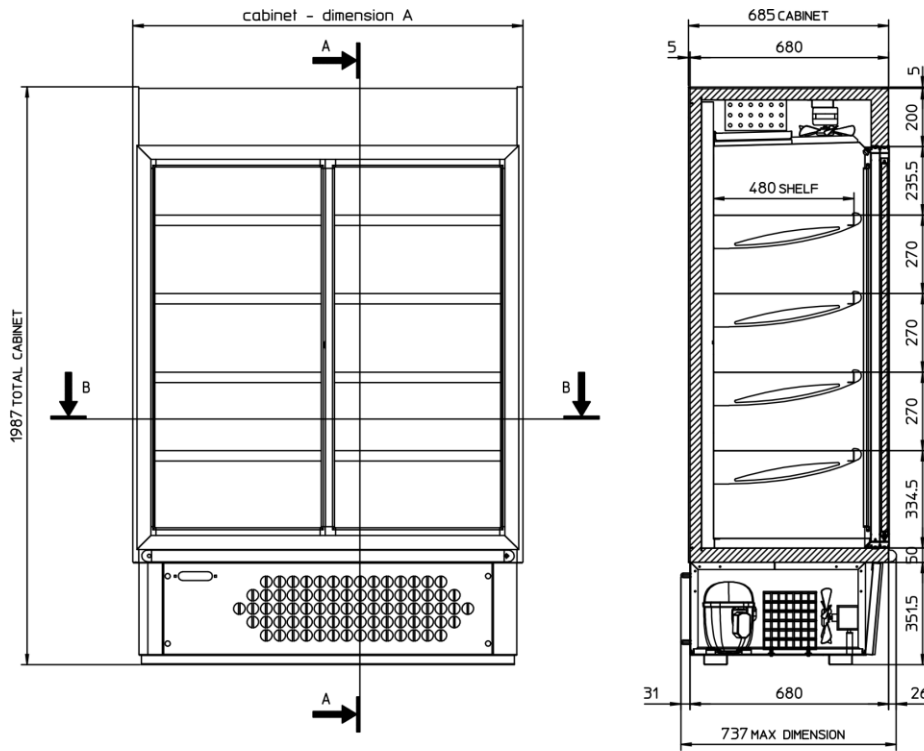

SUPERJOLLY 19 GLASS R507 (COD. E6165R0000)

Upright display cooler with 2 doors

Layout

MODELLO	cabinet - dimesion A	inner - tank	gross capacity
SUPERJOLLY 10	985	945	685
SUPERJOLLY 14	1335	1295	940
SUPERJOLLY 19	1885	1845	1340

SUPERJOLLY GLASS

S_45860 - 00