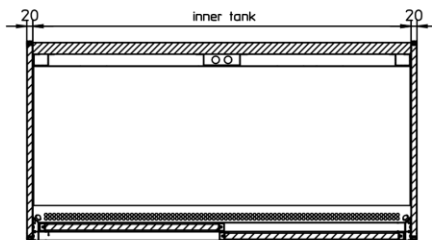

# SUPERJOLLY 14 GLASS R507 (COD. E6164R0000)

Upright display cooler with 2 sliding doors

Layout

MODELLO	cabinet - dimesion A	inner - tank	gross capacity
SUPERJOLLY 10	985	945	685
SUPERJOLLY 14	1335	1295	940
SUPERJOLLY 19	1885	1845	1340