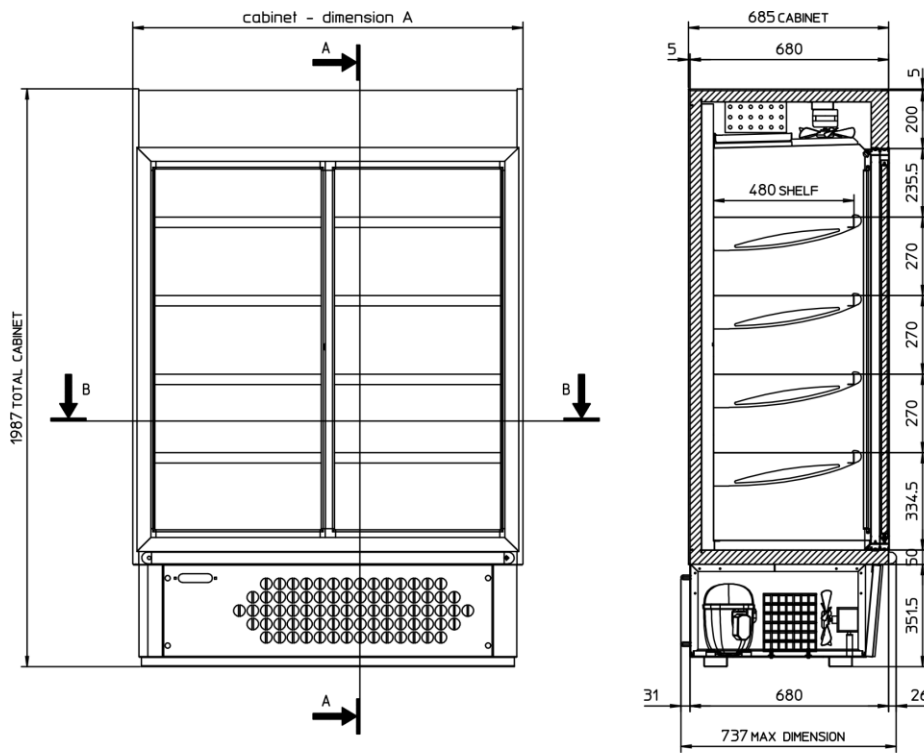

# SUPERJOLLY 14 GLASS R507 (COD. E6164R0000)

Upright display cooler with 2 sliding doors

Layout

MODELLO	cabinet - dimesion A	inner - tank	gross capacity
SUPERJOLLY 10	985	945	685
SUPERJOLLY 14	1335	1295	940
SUPERJOLLY 19	1885	1845	1340