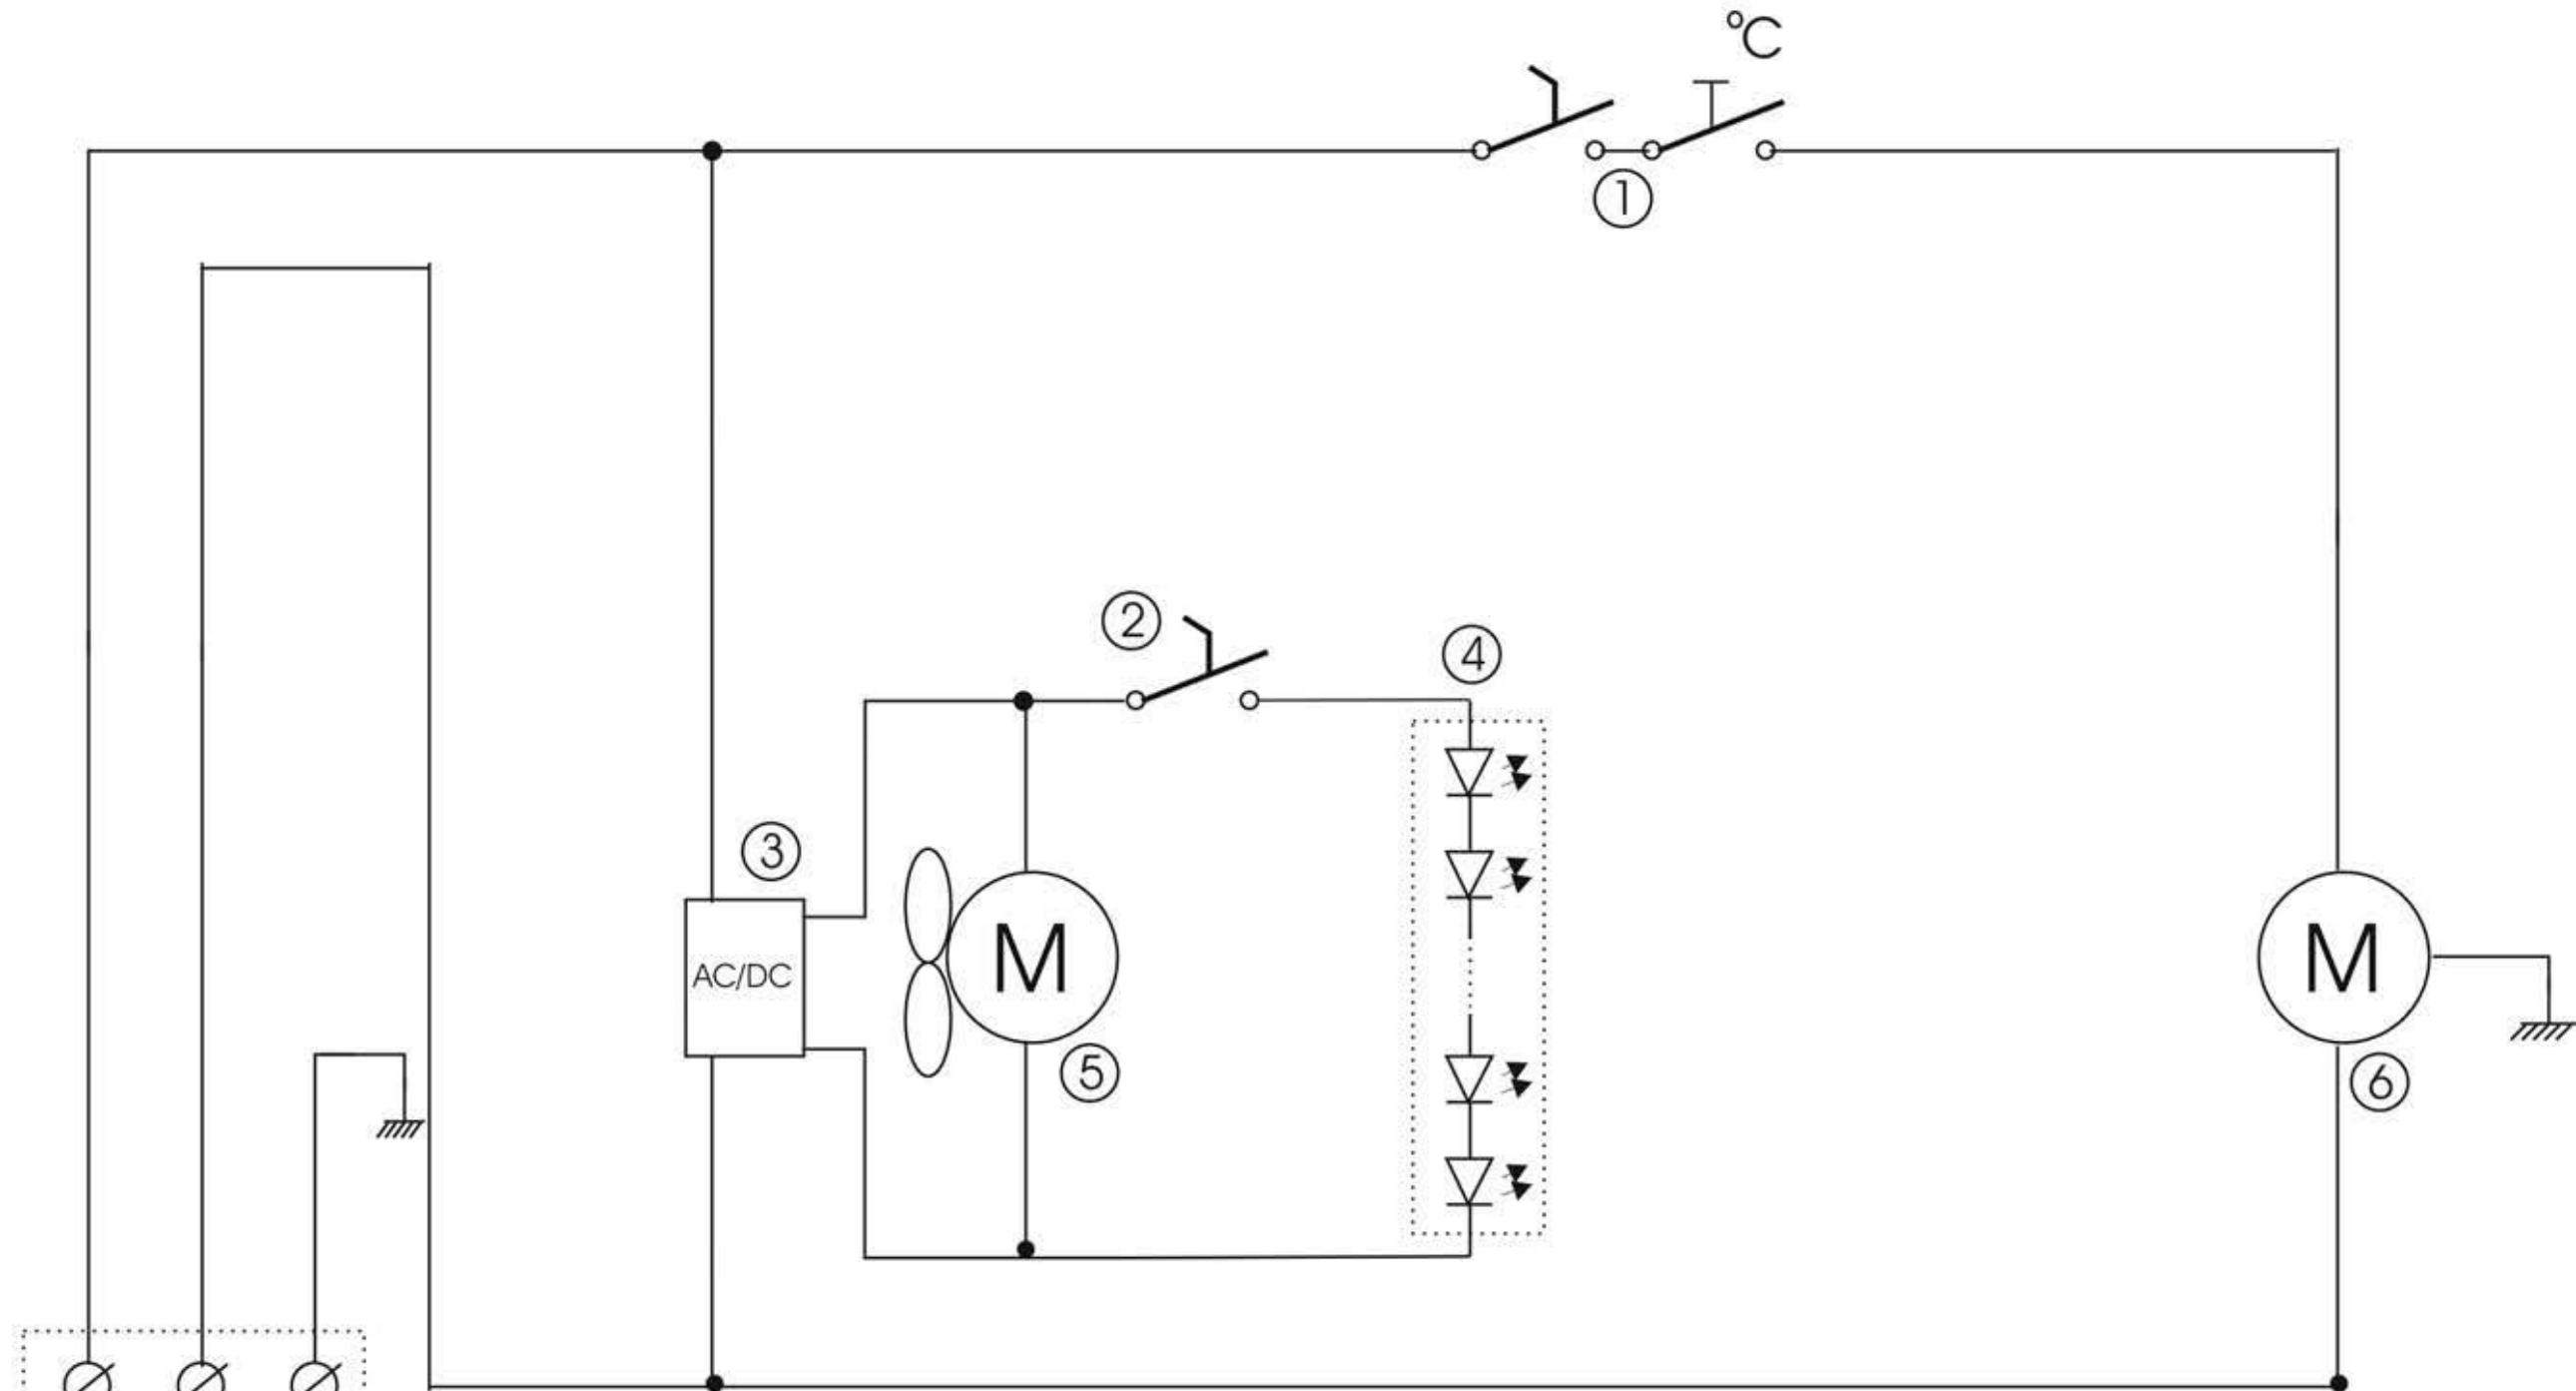

# Schaltplan

## Milchkühlschrank MK 30

[Art. 43533237]

- ① Thermostat
- ② Light switch
- ③ Power Supply
- ④ LED
- ⑤ Internal fan
- ⑥ Compressor