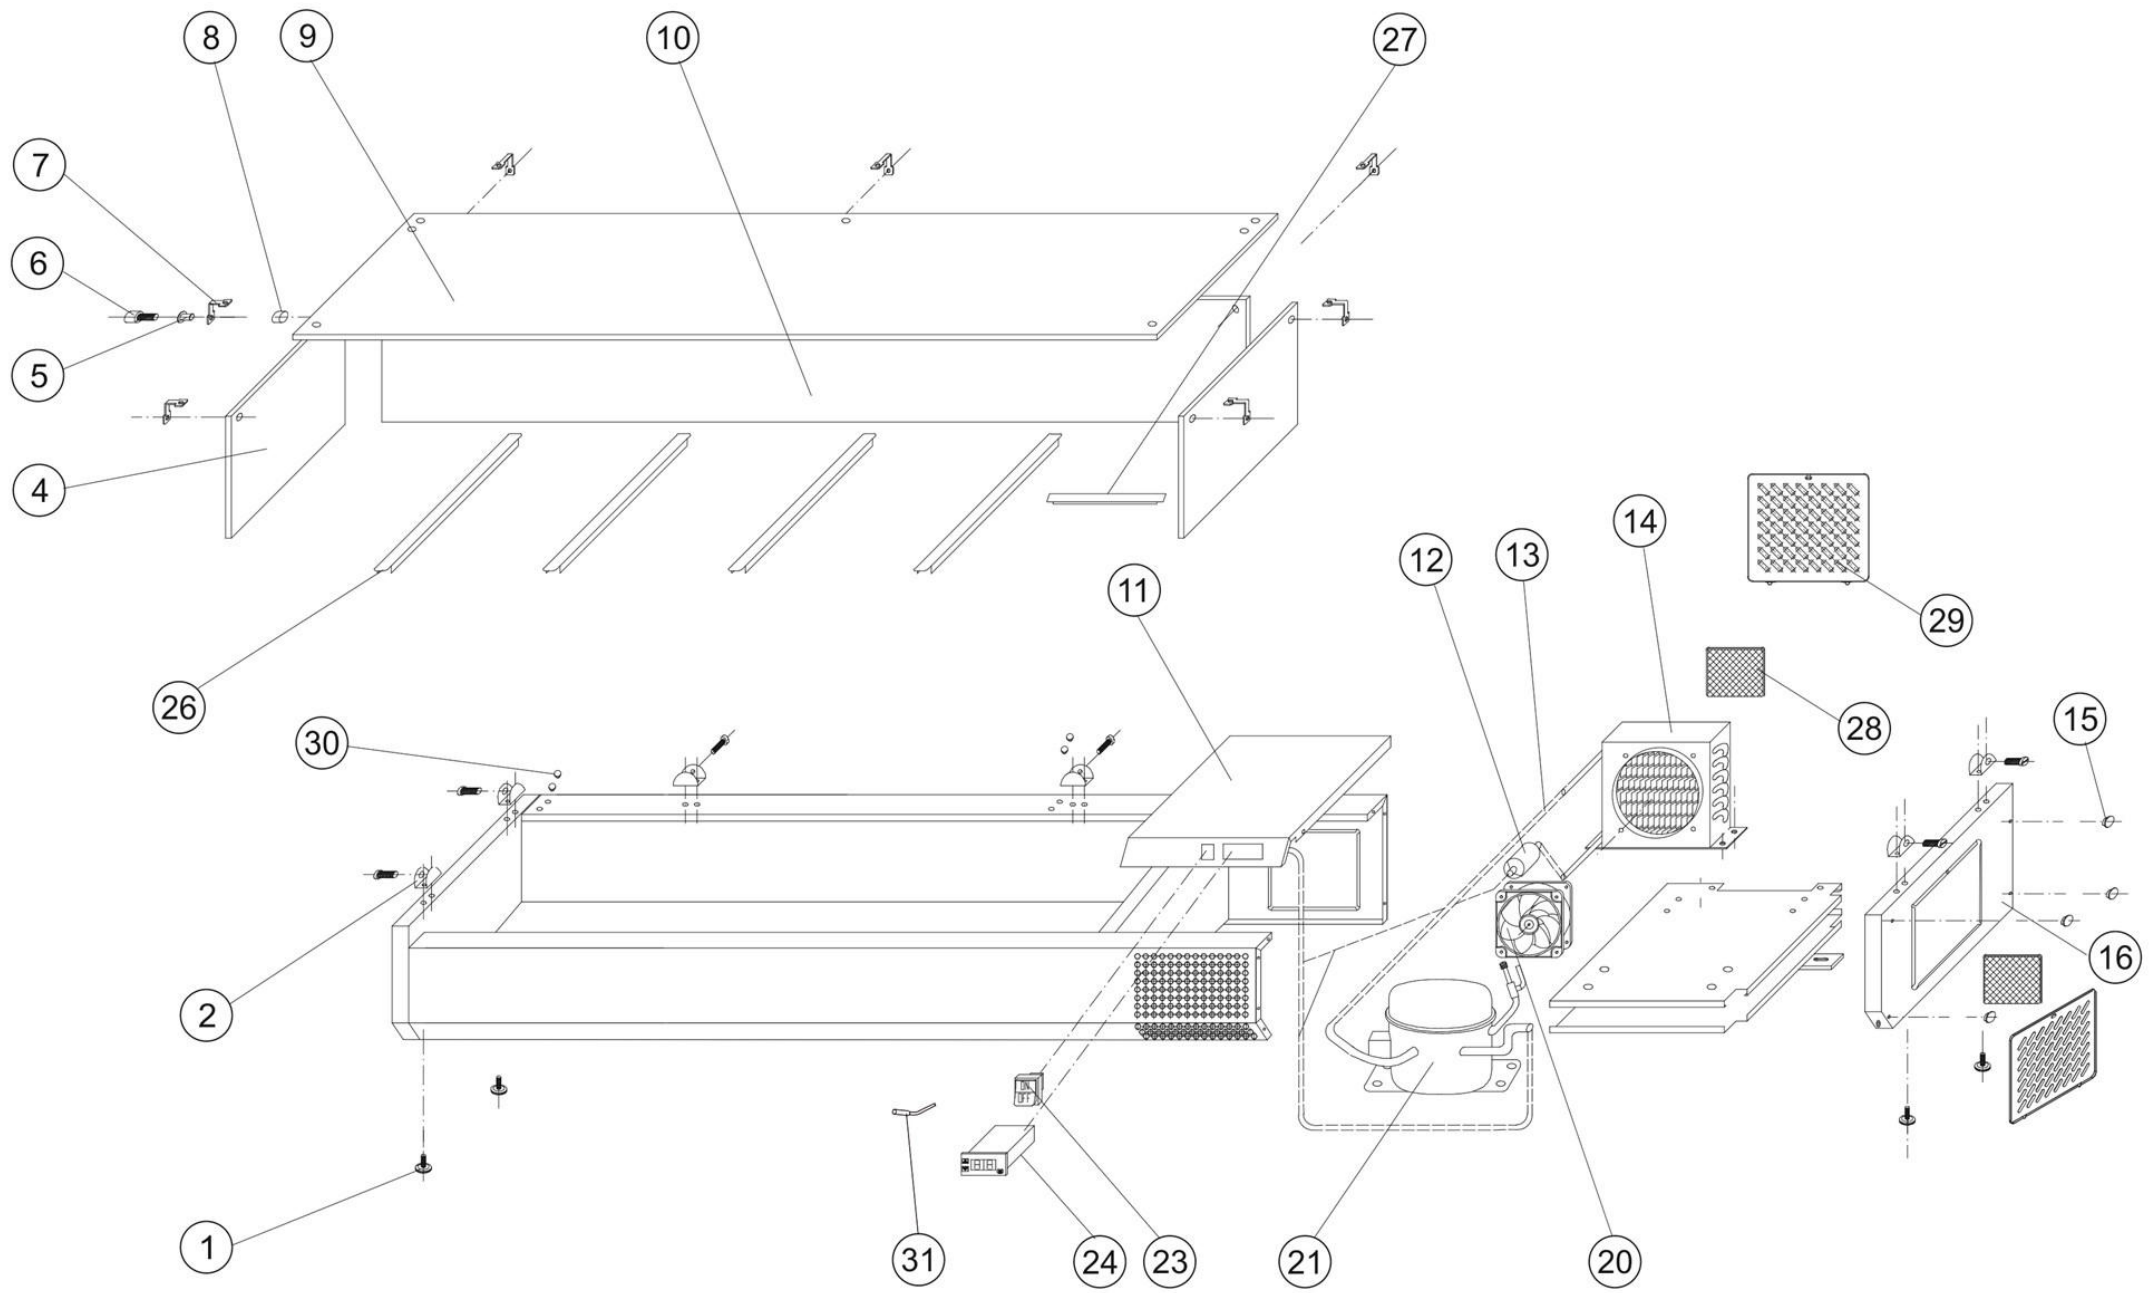

Ersatzteilliste-Explosionszeichnung

COOL-LINE-Kühlaufsatz PA 13-120

[Art. 435131202]

16498 / VK33-120

Position	ItemNo	Description
01	14579	Feet M8
02	10499	Clips Glass Cover
04	10621	Side Glass
05	35045	Bushing
06	35046	Glass Fixed Bolt
07	35047	Glass Linked Clip
08	35048	Glass Clip Fixed Nut
09	35049	Top Glass
10	35050	Front Glass
11	11870	Unit Room Cover For Compressor
12	15722	Filter Drier 20 G
13	13237	Defrost Water Coil
14	14193	Condensor
15	10068	Plastic Cap
16	11621	Unit Side Nordcap
17	32629	Plug
20	13318	Cond./Evap. Fan Rah1238B
21	11725	Compressor HDL100A R600A
23	13754	Main Switch
24	14061	Thermostat XR02CX 2 Probes
26	14768	Divider For GN1/4 Pans 268x27 mm
27	14771	Divider For GN1/6 Pans 178x76 mm
28	10020	Filter 182 x 215 mm
29	10017	Dust Filter Cover
30	10039	Cover For Screw
31	13896	Probe NTC Dixell/Carel 10 Kohm