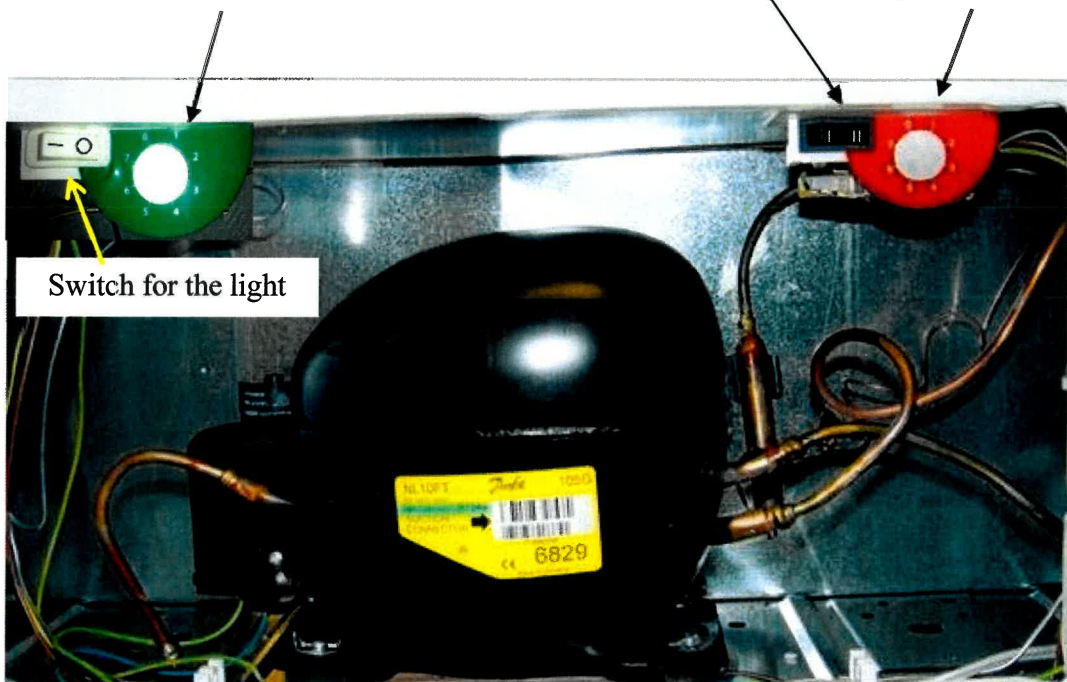

Schaltplan

Kühl- / Tiefkühlkombination Serie CUBE COMBI

**FOCUS 73, 106, 131, 151 and 171 Combi
NOVA/CUBE 22, 35, 45, 53, and 61 Combi**

The Elcold Combi models are equipped with a switch for changing the temperature between -18°C (freezer function) and $+5^{\circ}\text{C}$ (cooler function) as well as two thermostats: one for adjusting the temperature for the freezer and one for adjusting the temperature for the cooler.

As an option, some models have a switch for the light (on/off) (see photo on the left).

When using the thermostat in the right hand side, setting the switch in pos. II allow you to adjust the load line temperature from approximately $+2^{\circ}$ to $+7^{\circ}\text{C}$.

When using the thermostat on the left hand side, and turning the same switch to pos. I, you can adjust the load line temperature from approximately -15° to -20°C .

Switch for selecting between freezing I and cooling II

Freezing thermostat -15° to -20°C

Cooling thermostat $+2^{\circ}$ to $+7^{\circ}\text{C}$

		Responsible: VE	Department: R&D	Recipient: Prod., slutkontrol	
		Scale:	Tolerance:		
		Material:	Dimension: mm		
Date	Des	App	Text : Tillæg til brugsanvisning for Combibokse	Dwg.	Rev.
					04
230621	MP		CSG erstattes med NOVA/CUBE	81132	03
230620	VE		CX erstattes med Focus	81132	02
030210	VE		Nyoprettelse	81132	01
Page: 1	of: 3	Description: Tillæg for Combibokse			No.: TILLÆG1