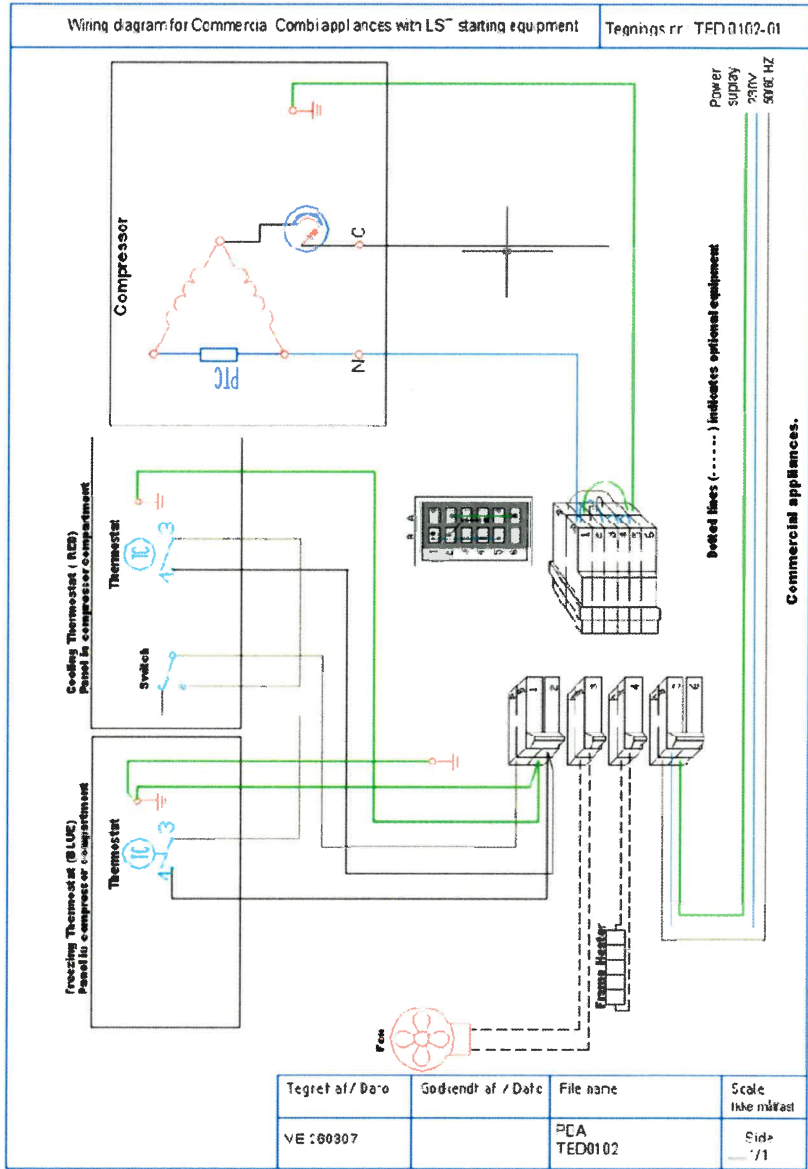

Schaltplan

Kühl- / Tiefkühlkombination Serie CUBE COMBI

**FOCUS 73, 106, 131, 151 and 171 Combi
NOVA/CUBE 22, 35, 45, 53, and 61 Combi**

The Elcold Combi models are equipped with a switch for changing the temperature between -18°C (freezer function) and $+5^{\circ}\text{C}$ (cooler function) as well as two thermostats: one for adjusting the temperature for the freezer and one for adjusting the temperature for the cooler.

As an option, some models have a switch for the light (on/off) (see photo on the left).

When using the thermostat in the right hand side, setting the switch in pos. II allow you to adjust the load line temperature from approximately $+2^{\circ}$ to $+7^{\circ}\text{C}$.

When using the thermostat on the left hand side, and turning the same switch to pos. I, you can adjust the load line temperature from approximately -15° to -20°C .

Switch for selecting between freezing I and cooling II

Freezing thermostat -15° to -20°C

Cooling thermostat $+2^{\circ}$ to $+7^{\circ}\text{C}$

		Responsible: VE	Department: R&D	Recipient: Prod., slutkontrol	
		Scale:	Tolerance:		
		Material:	Dimension: mm		
Date	Des	App	Text : Tillæg til brugsanvisning for Combibokse	Dwg.	Rev.
					04
230621	MP		CSG erstattes med NOVA/CUBE	81132	03
230620	VE		CX erstattes med Focus	81132	02
030210	VE		Nyoprettelse	81132	01
Page: 1	of: 3	Description: Tillæg for Combibokse			No.: TILLÆG1