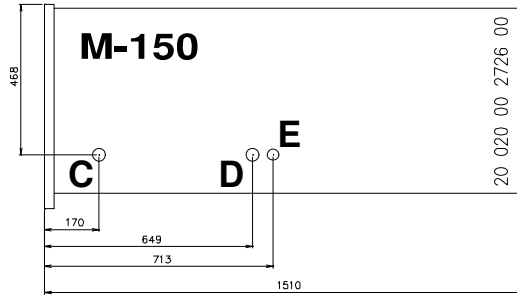

Masszeichnung

Wandkühlregal ALASKA 150 SLIM ENERGY

	A	B		A	B
71	710	645	180	1856	1792
100	960	896	240	2436	2372
120	1250	1186	300	2956	2892
150	1510	1446	360	3648	3584

Position Ablauf

MODELLO	VASCA	FONDO
R452 REMOTE OPEN	20 020 00 2726 0	20 040 00 0268 0
R452 REMOTE CLOSED	20 020 00 2726 0	20 040 00 0268 0
R452 INTEGRAL OPEN	20 020 00 2726 0	20 040 00 0268 0
R452 INTEGRAL CLOSED	20 020 00 2726 0	20 040 00 0268 0
R452 VBN REMOTE OPEN	20 020 00 2726 0	20 040 00 0268 0
R452 VBN REMOTE CLOSED	20 020 00 2726 0	20 040 00 0268 0
R452 VBN INTEGRAL OPEN		
R452 VBN INTEGRAL CLOSED		
R290 INTEGRAL OPEN		
R290 INTEGRAL CLOSED		
R290 VBN INTEGRAL OPEN		
R290 VBN INTEGRAL CLOSED		

MODELLO	VASCA	FONDO
R452 REMOTE OPEN		
R452 REMOTE CLOSED		
R452 INTEGRAL OPEN		
R452 INTEGRAL CLOSED		
R452 VBN REMOTE OPEN		
R452 VBN REMOTE CLOSED		
R452 VBN INTEGRAL OPEN		
R452 VBN INTEGRAL CLOSED		
R290 INTEGRAL OPEN	20 010 1753 00	60 020 0442 00
R290 INTEGRAL CLOSED	20 010 1753 00	60 020 0442 00
R290 VBN INTEGRAL OPEN		
R290 VBN INTEGRAL CLOSED		