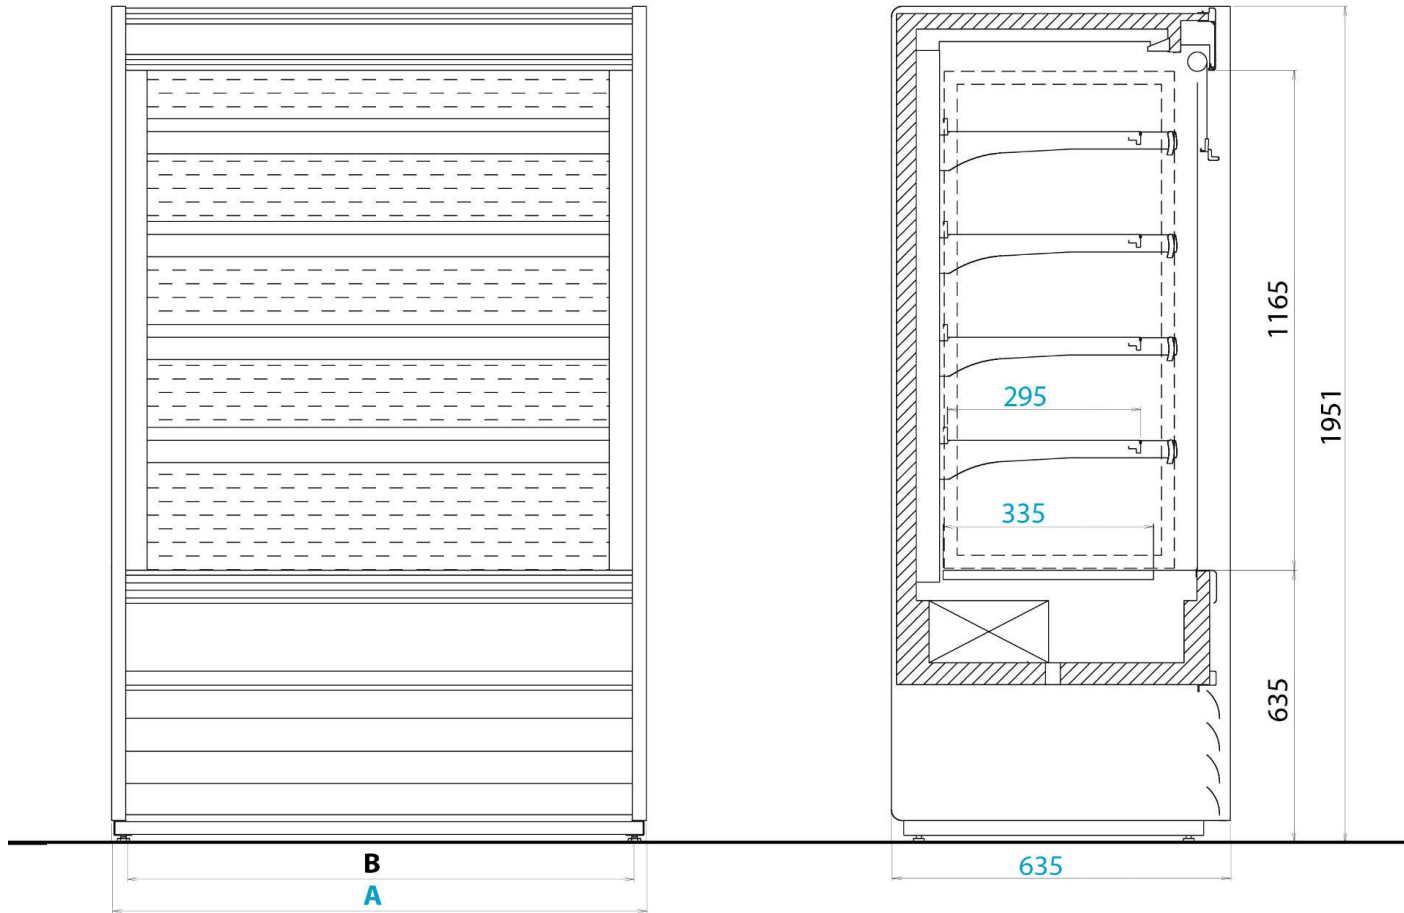

Masszeichnung

Wandkühlregal ALASKA 150 SLIM ENERGY

	A	B		A	B
71	710	645	180	1856	1792
100	960	896	240	2436	2372
120	1250	1186	300	2956	2892
150	1510	1446	360	3648	3584

Position Ablauf

MODELLO	VASCA	FONDO
R452 REMOTE OPEN	20 020 00 2726 0	20 040 00 0268 0
R452 REMOTE CLOSED	20 020 00 2726 0	20 040 00 0268 0
R452 INTEGRAL OPEN	20 020 00 2726 0	20 040 00 0268 0
R452 INTEGRAL CLOSED	20 020 00 2726 0	20 040 00 0268 0
R452 VBN REMOTE OPEN	20 020 00 2726 0	20 040 00 0268 0
R452 VBN REMOTE CLOSED	20 020 00 2726 0	20 040 00 0268 0
R452 VBN INTEGRAL OPEN		
R452 VBN INTEGRAL CLOSED		
R290 INTEGRAL OPEN		
R290 INTEGRAL CLOSED		
R290 VBN INTEGRAL OPEN		
R290 VBN INTEGRAL CLOSED		

MODELLO	VASCA	FONDO
R452 REMOTE OPEN		
R452 REMOTE CLOSED		
R452 INTEGRAL OPEN		
R452 INTEGRAL CLOSED		
R452 VBN REMOTE OPEN		
R452 VBN REMOTE CLOSED		
R452 VBN INTEGRAL OPEN		
R452 VBN INTEGRAL CLOSED		
R290 INTEGRAL OPEN	20 010 1753 00	60 020 0442 00
R290 INTEGRAL CLOSED	20 010 1753 00	60 020 0442 00
R290 VBN INTEGRAL OPEN		
R290 VBN INTEGRAL CLOSED		