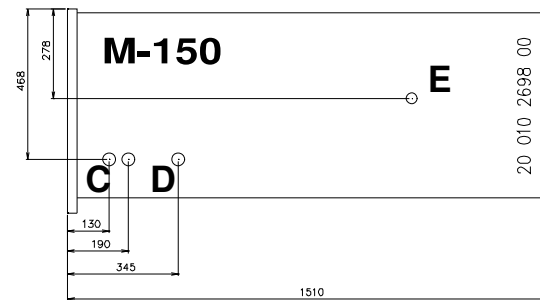

MODELLO	VASCA	FONDO
R452 REMOTE OPEN		
R452 REMOTE CLOSED		
R452 INTEGRAL OPEN		
R452 INTEGRAL CLOSED		
R452 VBN REMOTE OPEN		
R452 VBN REMOTE CLOSED		
R452 VBN INTEGRAL OPEN		
R452 VBN INTEGRAL CLOSED	20 010 2698 00	60 020 0432 00
R290 INTEGRAL OPEN	20 010 2698 00	60 020 0432 00
R290 INTEGRAL CLOSED		
R290 VBN INTEGRAL OPEN		
R290 VBN INTEGRAL CLOSED		

- C - ELEKTRISCHER KABEL (ELECTRICAL WIRES)
- D - ROHRE (PIPES)
- E - ABLAUF (DRAIN)