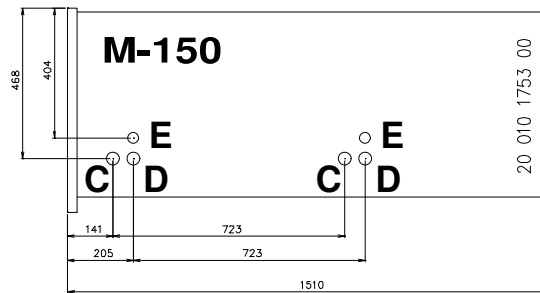

Masszeichnung

Wandkühlregal ALASKA 150 SLIM ENERGY

	A	B		A	B
71	710	645	180	1856	1792
100	960	896	240	2436	2372
120	1250	1186	300	2956	2892
150	1510	1446	360	3648	3584

Position Ablauf

MODELLO	VASCA	FONDO
R452 REMOTE OPEN	20 020 00 2726 0	20 040 00 0268 0
R452 REMOTE CLOSED	20 020 00 2726 0	20 040 00 0268 0
R452 INTEGRAL OPEN	20 020 00 2726 0	20 040 00 0268 0
R452 INTEGRAL CLOSED	20 020 00 2726 0	20 040 00 0268 0
R452 VBN REMOTE OPEN	20 020 00 2726 0	20 040 00 0268 0
R452 VBN REMOTE CLOSED	20 020 00 2726 0	20 040 00 0268 0
R452 VBN INTEGRAL OPEN		
R452 VBN INTEGRAL CLOSED		
R290 INTEGRAL OPEN		
R290 INTEGRAL CLOSED		
R290 VBN INTEGRAL OPEN		
R290 VBN INTEGRAL CLOSED		

MODELLO	VASCA	FONDO
R452 REMOTE OPEN		
R452 REMOTE CLOSED		
R452 INTEGRAL OPEN		
R452 INTEGRAL CLOSED		
R452 VBN REMOTE OPEN		
R452 VBN REMOTE CLOSED		
R452 VBN INTEGRAL OPEN		
R452 VBN INTEGRAL CLOSED		
R290 INTEGRAL OPEN	20 010 1753 00	60 020 0442 00
R290 INTEGRAL CLOSED	20 010 1753 00	60 020 0442 00
R290 VBN INTEGRAL OPEN		
R290 VBN INTEGRAL CLOSED		