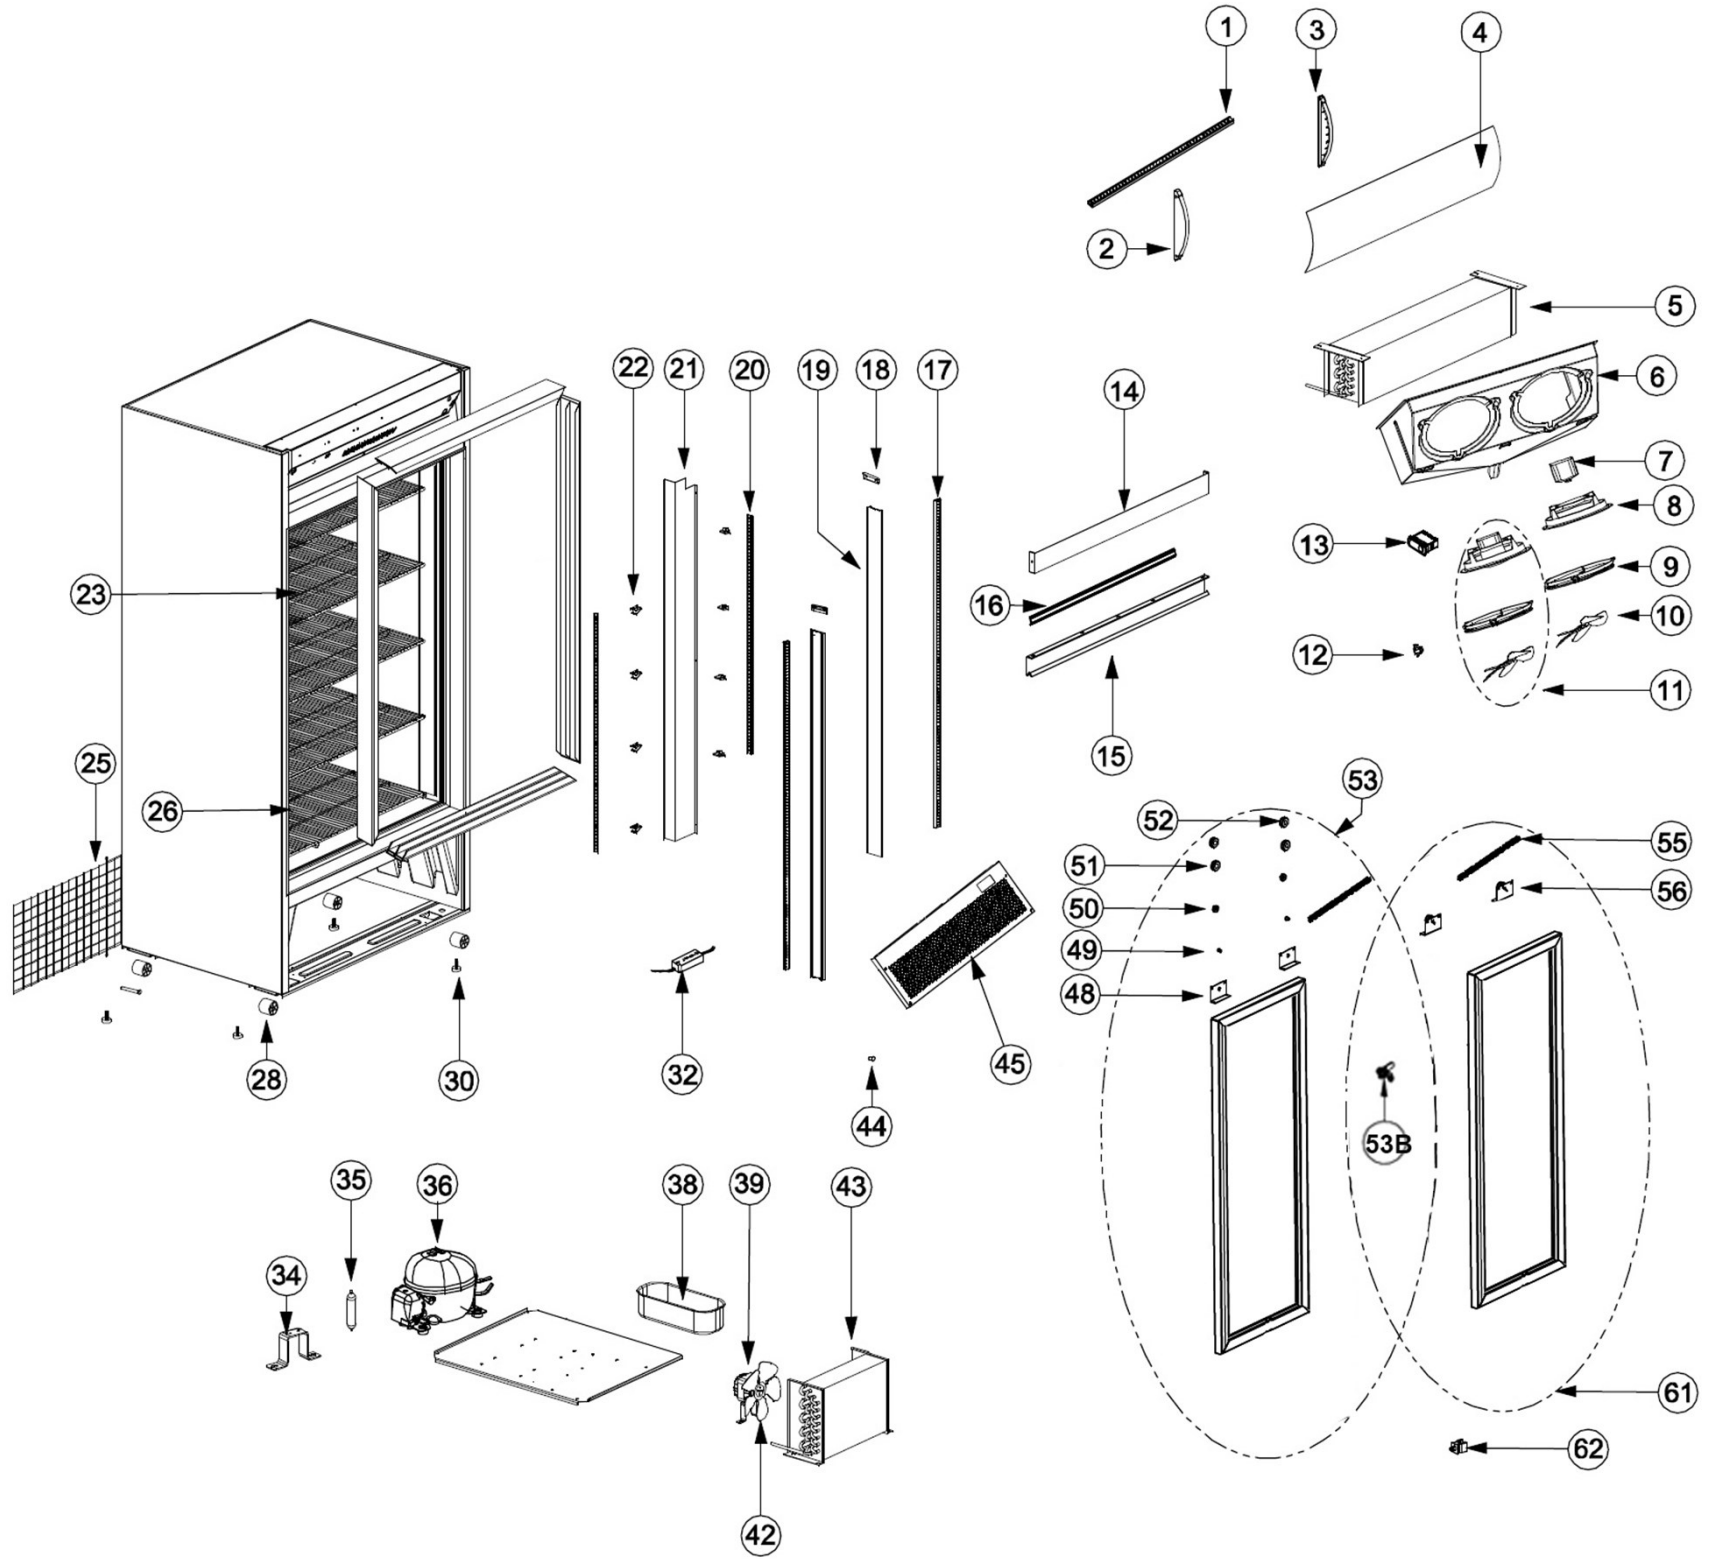

Ersatzteilliste-Explosionszeichnung

Gewerbekühlschrank KU 1950 G-SD

[Art. 435700401]

15967 / FSC1950S

Position	ItemNo	Description
01	15528	LED 900 mm 7000K
02	10242	Canopy End Cover Left
03	10297	Canopy Without Silk-Screen Pai
04	13439	Evaporator Fan Frame
05	14233	Evaporator
06	14217	Cover For Evaporator Unit
07	13519	Fan Motor
08	13441	Evaporator Fan Frame
09	13556	Finger Guard
10	13426	Evaporator Fan Blade 190/28°
12	13737	Light Switch
13	14066	Thermostat XR06CX 20A Relay Blue Display
14	38542	Cover Sheet
15	38543	Door Ramp
16	38544	Cover For Door Runners
17	15637	LED Strip 1200 mm
18	15344	Clip For Light Cover
19	15354	Cover For Vertical.FI.Tube
20	14989	Rail For Shelves
21	10421	Cover Sheet
22	14899	Clip For Shelf
23	15234	Wire Shelf Upper
25	11154	Louvered Plate Rear
26	15216	Wire Shelf Bottom
28	14618	Roller
30	14570	Adjustable Screw Foot
32	15632	LED Power Supply 12VDC 60W
34	13525	Fan Motor Bracket
35	15700	Filter Drier
36	11774	Compressor NEU6214U R290
38	11478	Drip Tray
39	13529	Fan Motor Div. Use/Condenser
42	13488	Fan Blade 25 cm (Condenser)
43	14087	Condenser
44	11243	Cover For Screw
45	10868	Bottom Panel Hexagonal
48	11957	Door Bracket For Rollers Left
49	10081	Screw
50	11874	Bearing For Sliding Doors
51	12157	Door Roller
52	10028	Bearing
53	34432	Glass Door sliding w/lock Left 2021
53B	10715	Lock With Keys
55	12167	Door Spring
56	11958	Door Bracket For Rollers Right
61	34421	Glass Door sliding w/lock Right 2021
62	14903	Clips