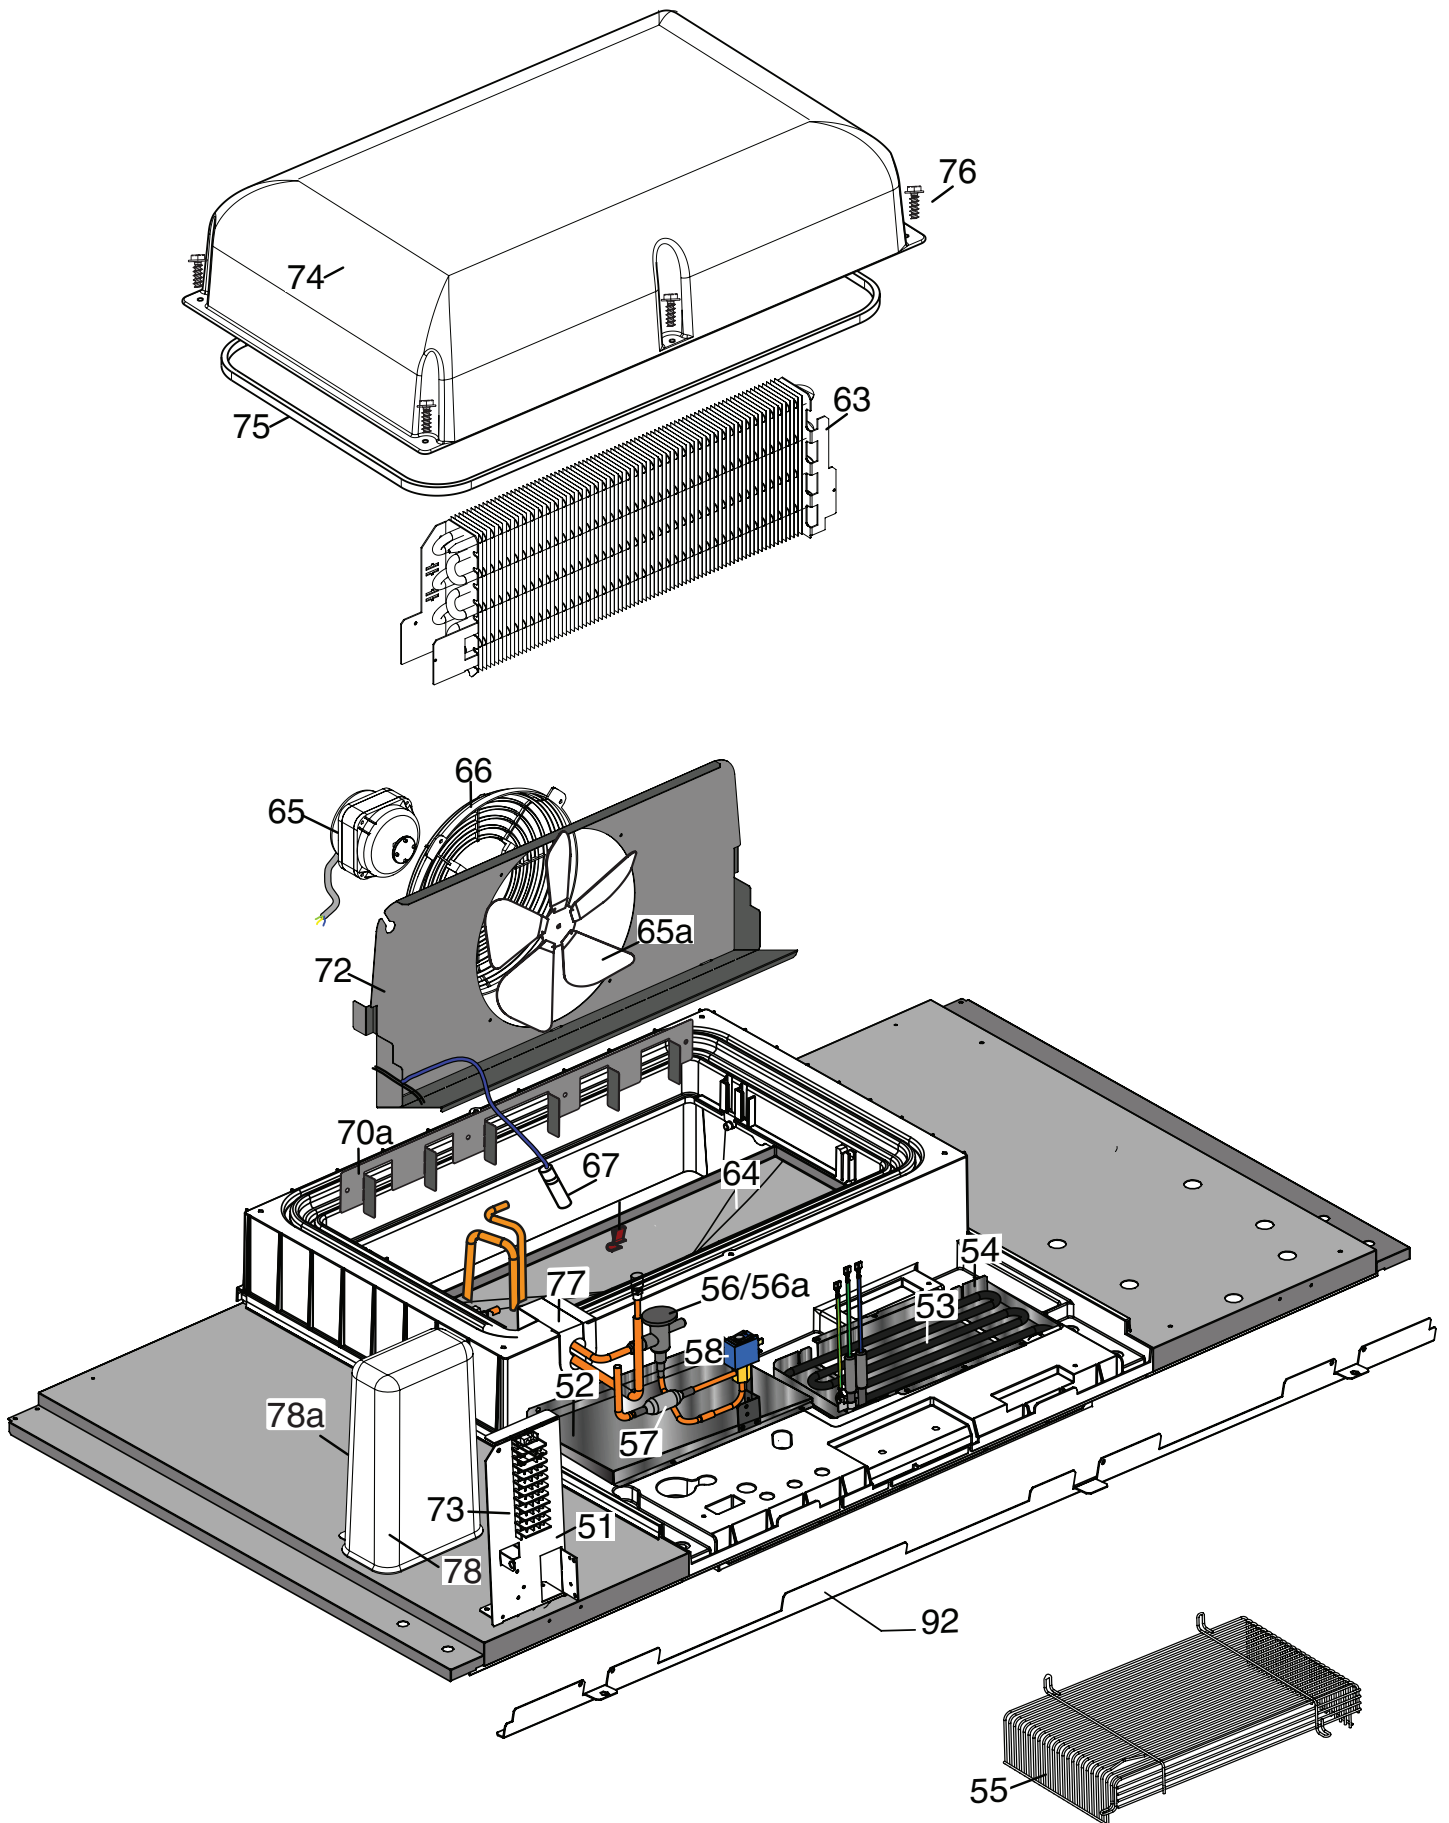

REMOTE COOLING UNIT ASSEMBLY TN UP TO 37/2021