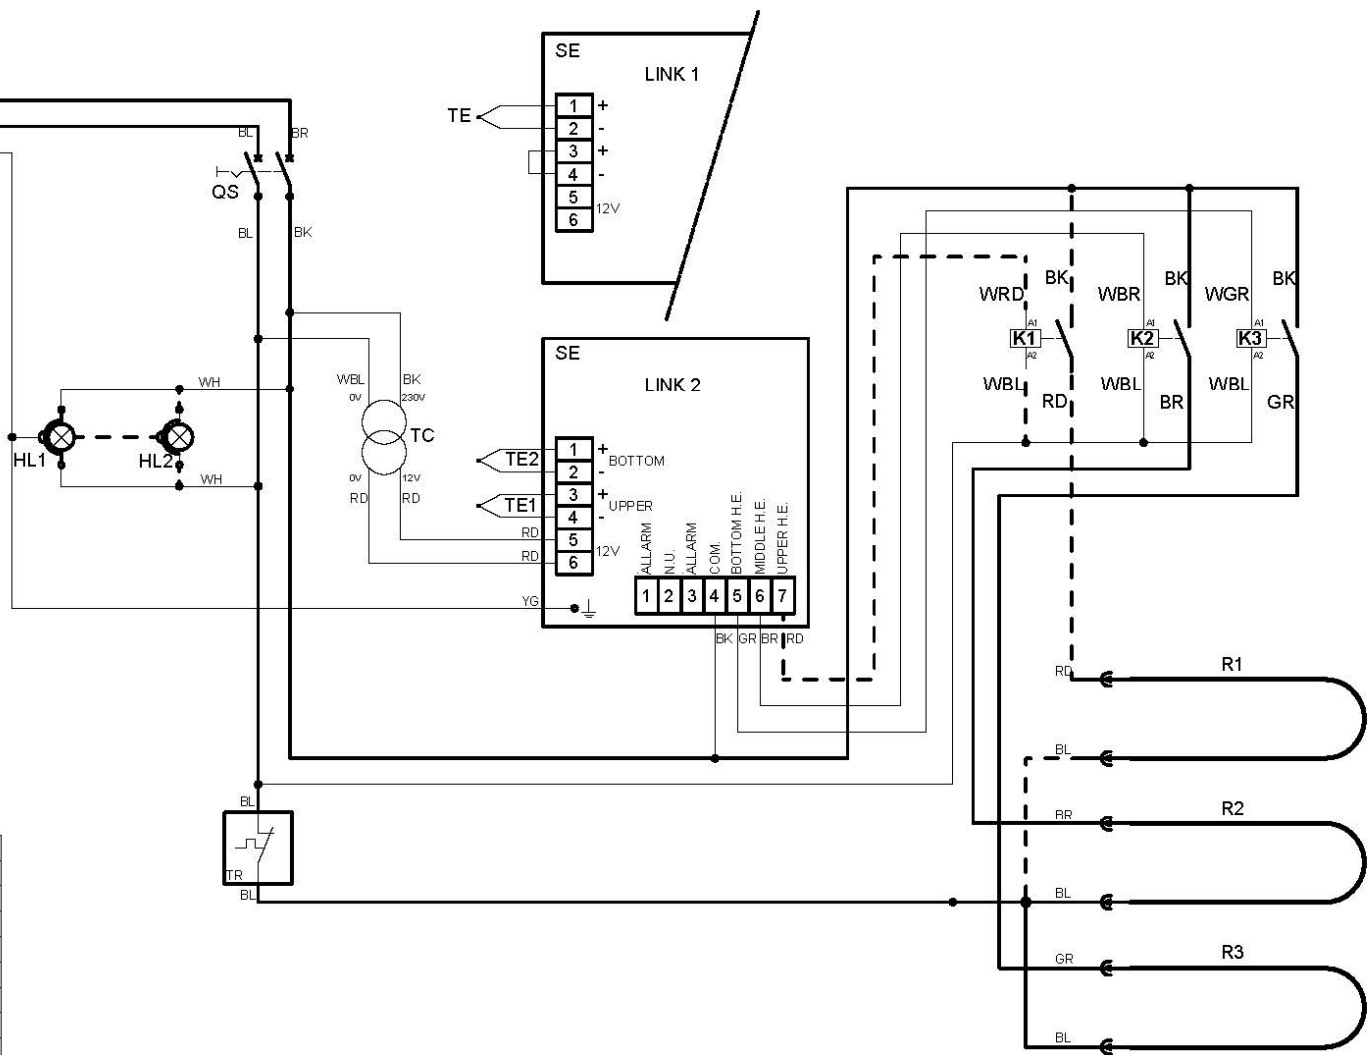

--- LINK 2

ID	COLORS - COLORI
BK	BLACK - NERO
BL	BLUE - BLUE
BR	BROWN - MARRONE
GR	GREY - GRIGIO
RD	RED - ROSSO
WH	WHITE - BIANCO
YG	YELLOW GREEN - GIALLO VERDE
WBL	WHITE BLUE - BIANCO BLUE
WRD	WHITE RED - BIANCO ROSSO
WBR	WHITE BROWN- BIANCO MARRONE
WGR	WHITE GRAY- BIANCO GRIGIO

74801610-1 Revisione 00 MOD. LINK - LINK H V230 1N 50/60Hz (QPS) 1/1