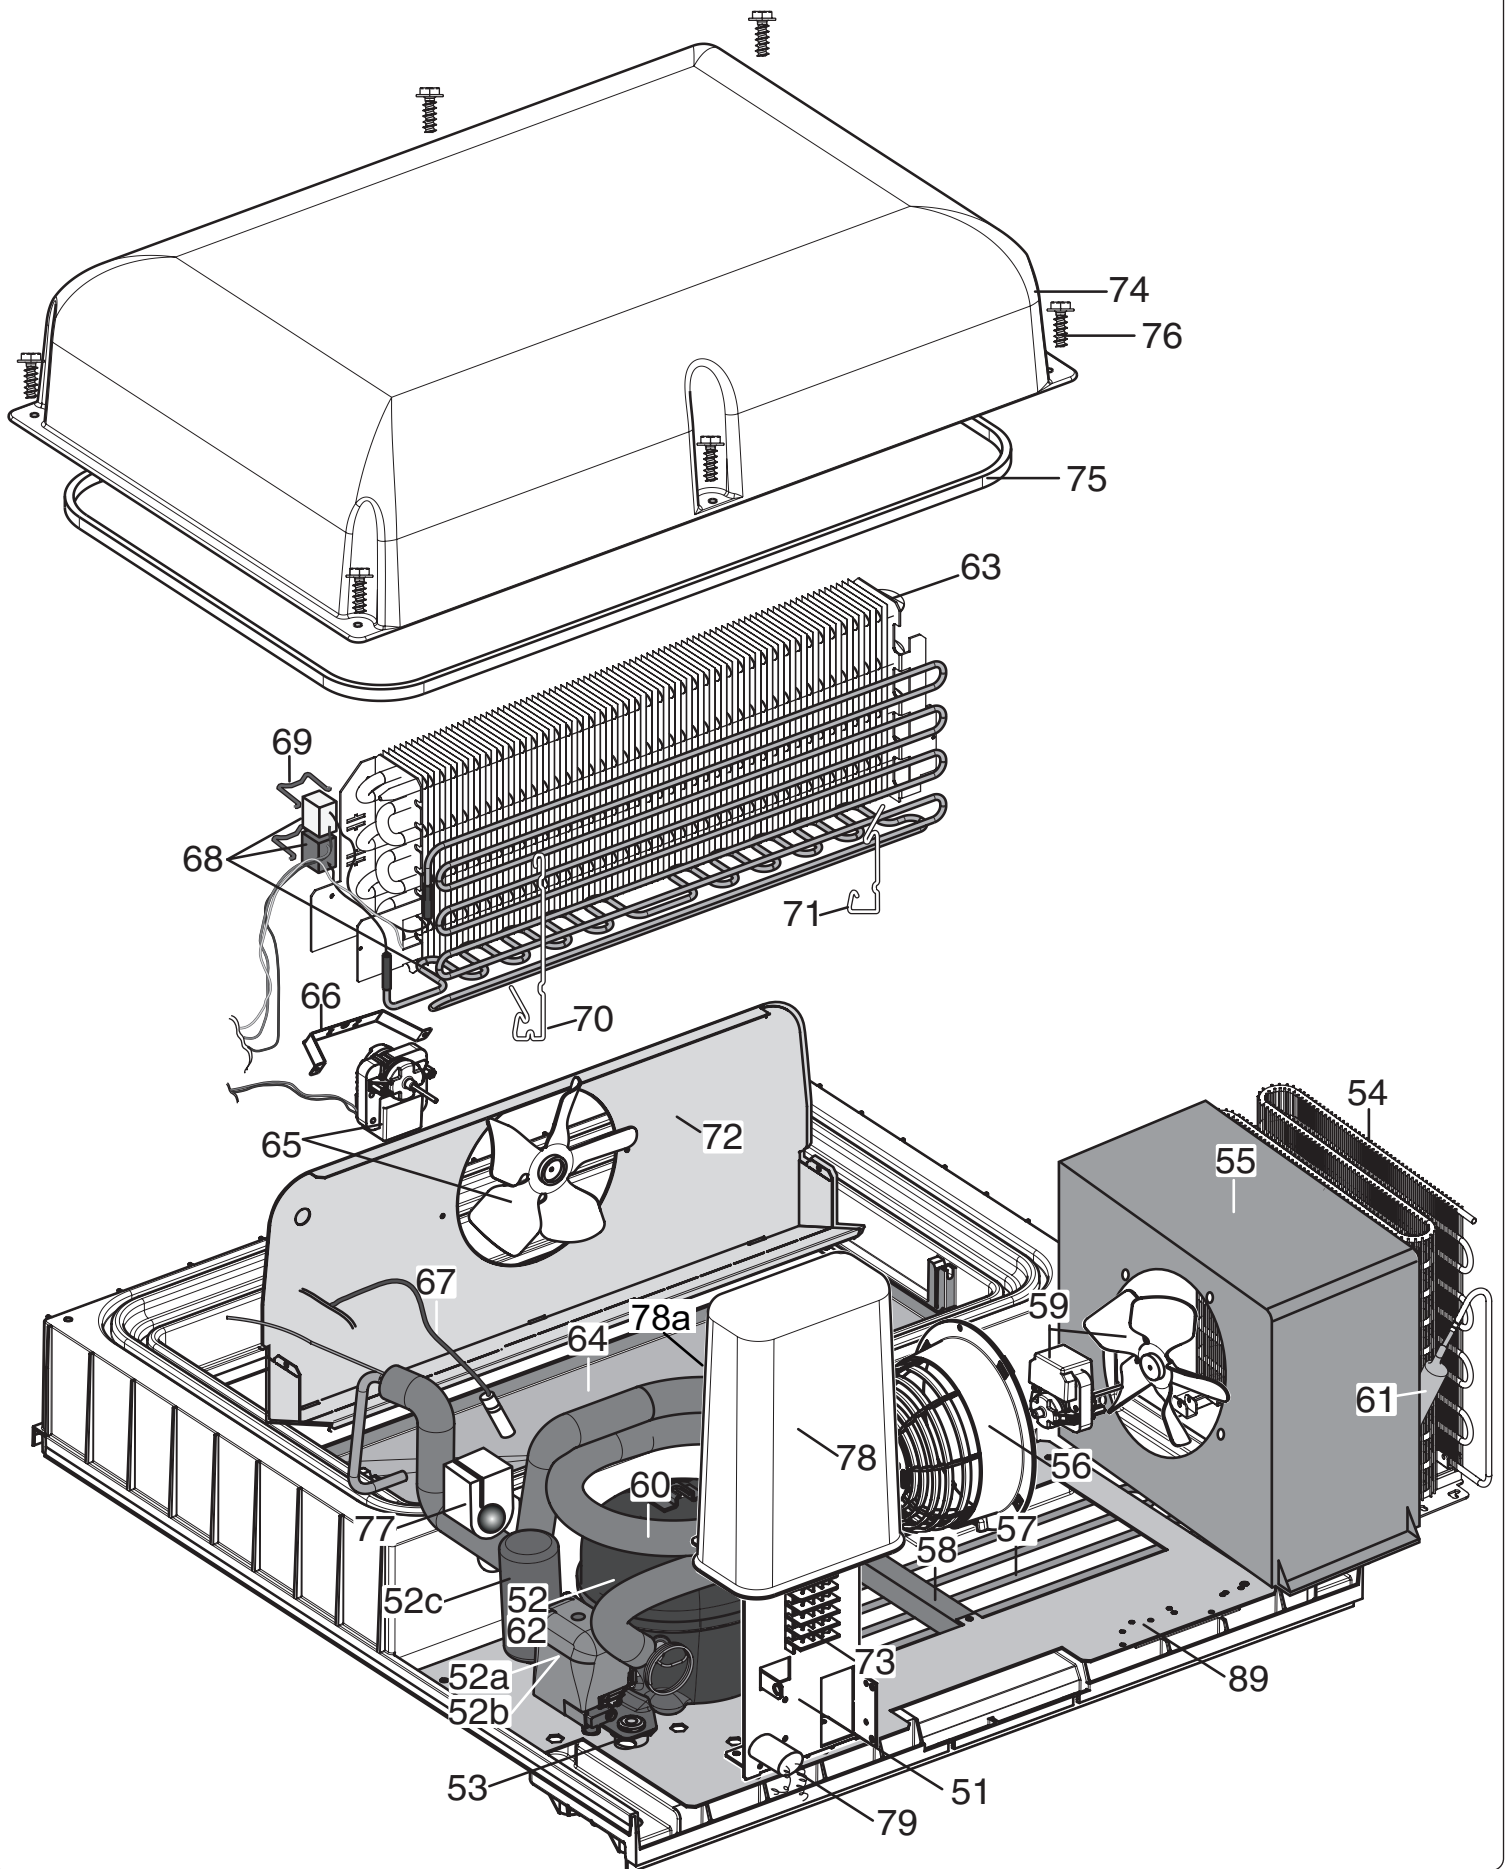

COOLING UNIT ASSEMBLY

for glass door always and full door up to 2021/37