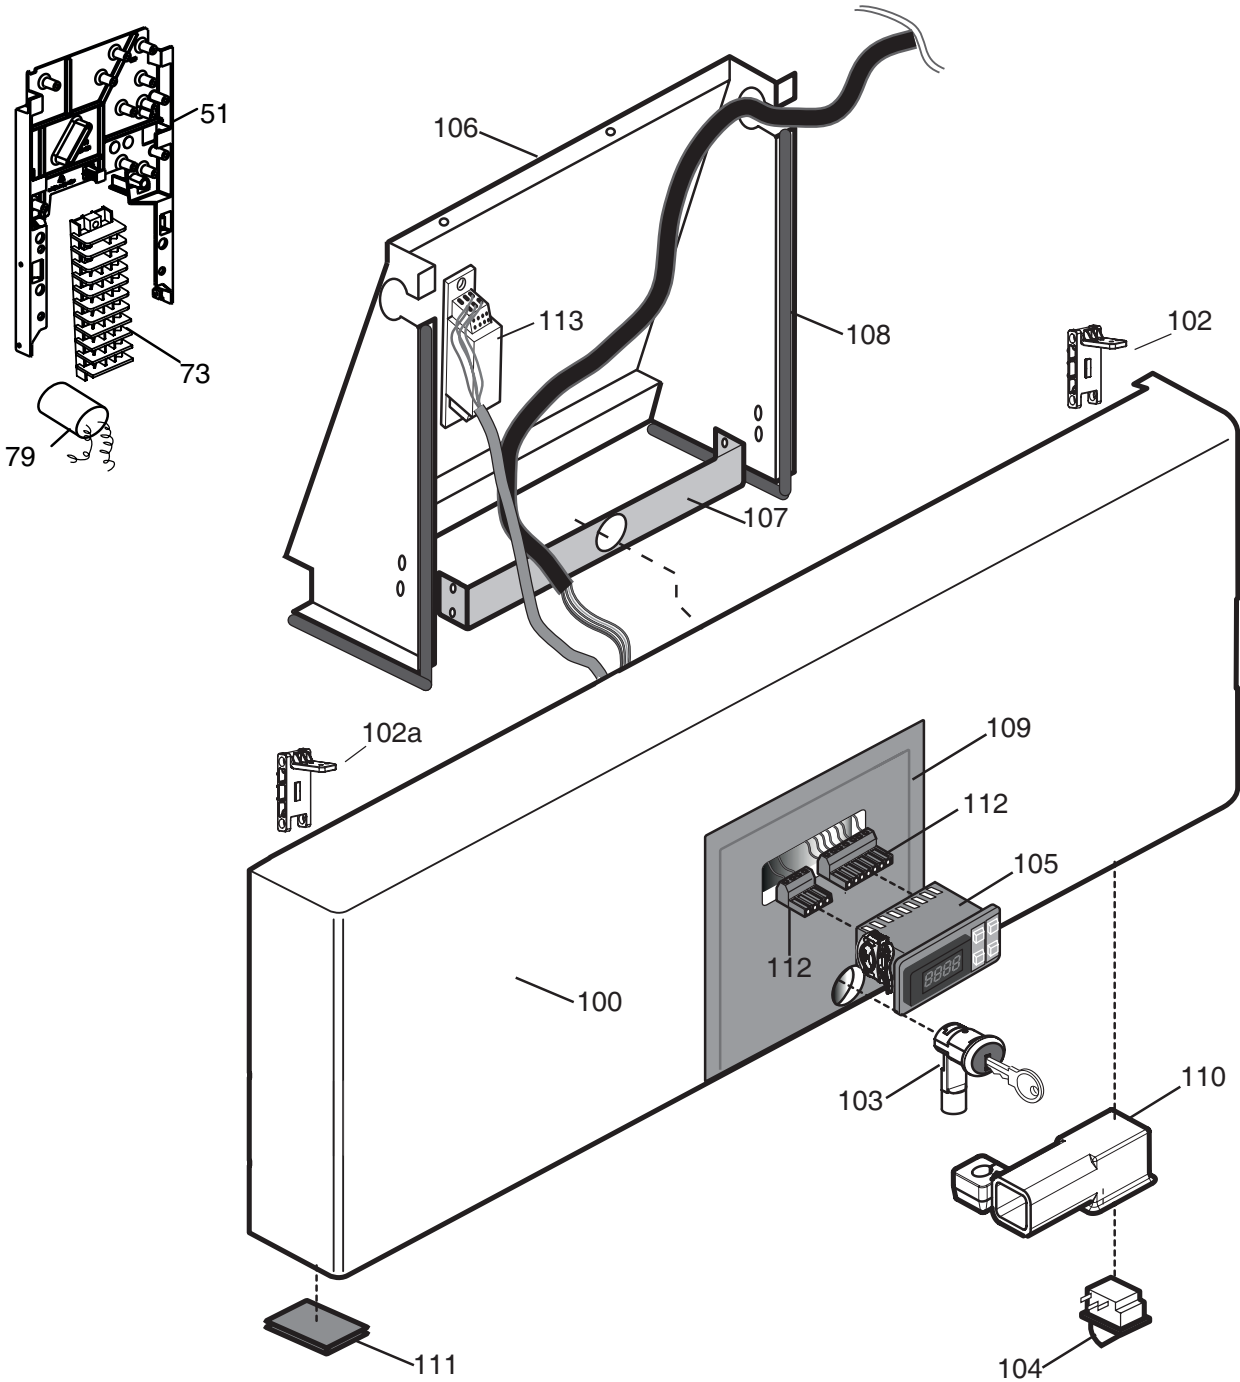

CONTROL PANEL

for glass door always and full door up to 2021/37

99

CONTROL PANEL for full door from 2021/38

99

Refrigerators

Pos	Fact/code	Spare C.	Descrizione	Description	Ref/Note
1	541R05001	093243	Piedino	Foot	a,m,o,s,q,u,b1
1a	518R02600	093244	Piedino anteriore porta vetro	Back foot glass door	b1
2	217555204	093245	Vite per plastica per piedino	Screw (use by fix foot)	
3	518708601	093246	Vite M8x20 per fiss. staffa sup/inf	Screw M8X20 (use by fix bracket)	
4	502R17400	093247	Staffa supporto fianchi	Side support (upper)	
5	546R22800	093248	Distanziale per piede	Foot spacer	
6	501R38201	093249	Cremagliera	Rack	
7	501R47900	093250	Guida Sx	Left support (runner)	a,m,o,s,q,r,b1,u,v
*	501R63900	095061	Guida Sx Marine	Left support (runner) Marine	t
8	501R48100	093251	Guida Dx	Right support (runner)	a,m,o,s,q,r,b1,u,v
*	501R64000	095062	Guida Dx Marine	Right support (runner) Marine	t
9	514R10600	093252	Griglia 2/1	Grid 2/1	
10	514R12200	093253	Griglia di fondo	Bottom grid	
11	875R37401	*	Assieme carter interno	Internal protection assembly	
12	832R09001	093254	Cornice orizzontale	Horizontal frame	
13	832R09101	093255	Cornice verticale	Vertical frame	a,m,o,q,r
13	832R09300	093256	Cornice verticale	Vertical frame	u
14	835R27007	093289	Porta con guarnizione aisi 304	Gasket and door	a,m,o,h1,p1, x1,w1,d,l,r,v,b1
14	835R27108	093290	Porta con guarnizione aisi 430	Gasket and door	m1,o1,s1,a1,c, g
15	835R27407	093581	Porta aisi 304	Door	a,m,o,h1,p1, x1,w1,d,l,r,v,b1
15	835R27507	096028	Porta aisi 430	Door	c,g,p,q,t,a1,m1, o1,s1,
16	548R06802	093257	Guarnizione porta vetro	Gasket glass door	Glass door
16	548R08000	094152	Guarnizione porta cieca e porta vetro LED	Gasket full door and LED glass door	Full door
17	835704001	082219	Cerniera porta	Hinge door	
18	544700601	081654	Boccola per porta	Door bush	a,q,r,v
19	833R21600	093341	Staffa inferiore porta	Lower stirrup door	a,q,r,v
20	505723802	082257	Staffa superiore porta	Upper stirrup door	a,q,r,v
21	541R05301	093271	Tappo per cerniere	Hole hinge plug	a,q,r,v
22	835R24900	093575	Ruota rotante con freno	Brake weel	r,v
23	835R24800	093574	Ruota rotante	Weel	r,v
24	880R64100	093342	Traversa per 1/2 porte a304	Support half door a304	Half door
25	543R09900	093272	Cornice per traversa	Support half door frame	Half door
26	501R51800	093275	Cremagliera ant. 1/2 porte superiore	Upper rack 1/2 doors	Half door
27	501R51600	093276	Cremagliera ant. 1/2 porte	Lower rack 1/2 doors	Half door
28	835R25410	093585	Ass.1/2 porta superiore a304	Upper half door a304	Half door
29	835R25509	093519	Ass.1/2 porta inferiore a304	Lower half door a304	Half door
30	548R08100	094153	Guarnizione magnetica 1/2 porte	Half door gasket	Half door
31	546R21100	093392	Boccola per cerniera 1/2 porte	Half door bush	Half door
32	833R21900	093301	Ass. cerniera inferiore	Lower hinge assembly	Half door
33	505R12400	093344	Cerniera centrale	Central hinge door	Half door
34	833R21100	093433	Serratura	Serratura	Half door
35	880R57001	093302	Ass. porta vetro	Glass door assembly	Glass door
36	879R15600	093274	Porta vetro	Glass door	Glass door
37	546R22400	093535	Tappo sup. dx pv	Upper right plug door GL	Glass door
38	546R22300	093536	Tappo sup. sx pv	Upper left plug door GL	Glass door
39	546R22500	093537	Tappo inf. dx pv	Lower right plug door GL	Glass door
40	546R22200	093538	Tappo inf. sx pv	Lower left plug door GL	Glass door
41	505R12700	093349	Cerniera superiore pv	Upper hinge GL	Glass door
42	833R21900	093301	Ass. staffa inf.(reversibile) pv	Lower bracket (reversible)	Glass door
43	835R28100	093320	Ass cerniera sup pv	Upper hinge GL	Glass door