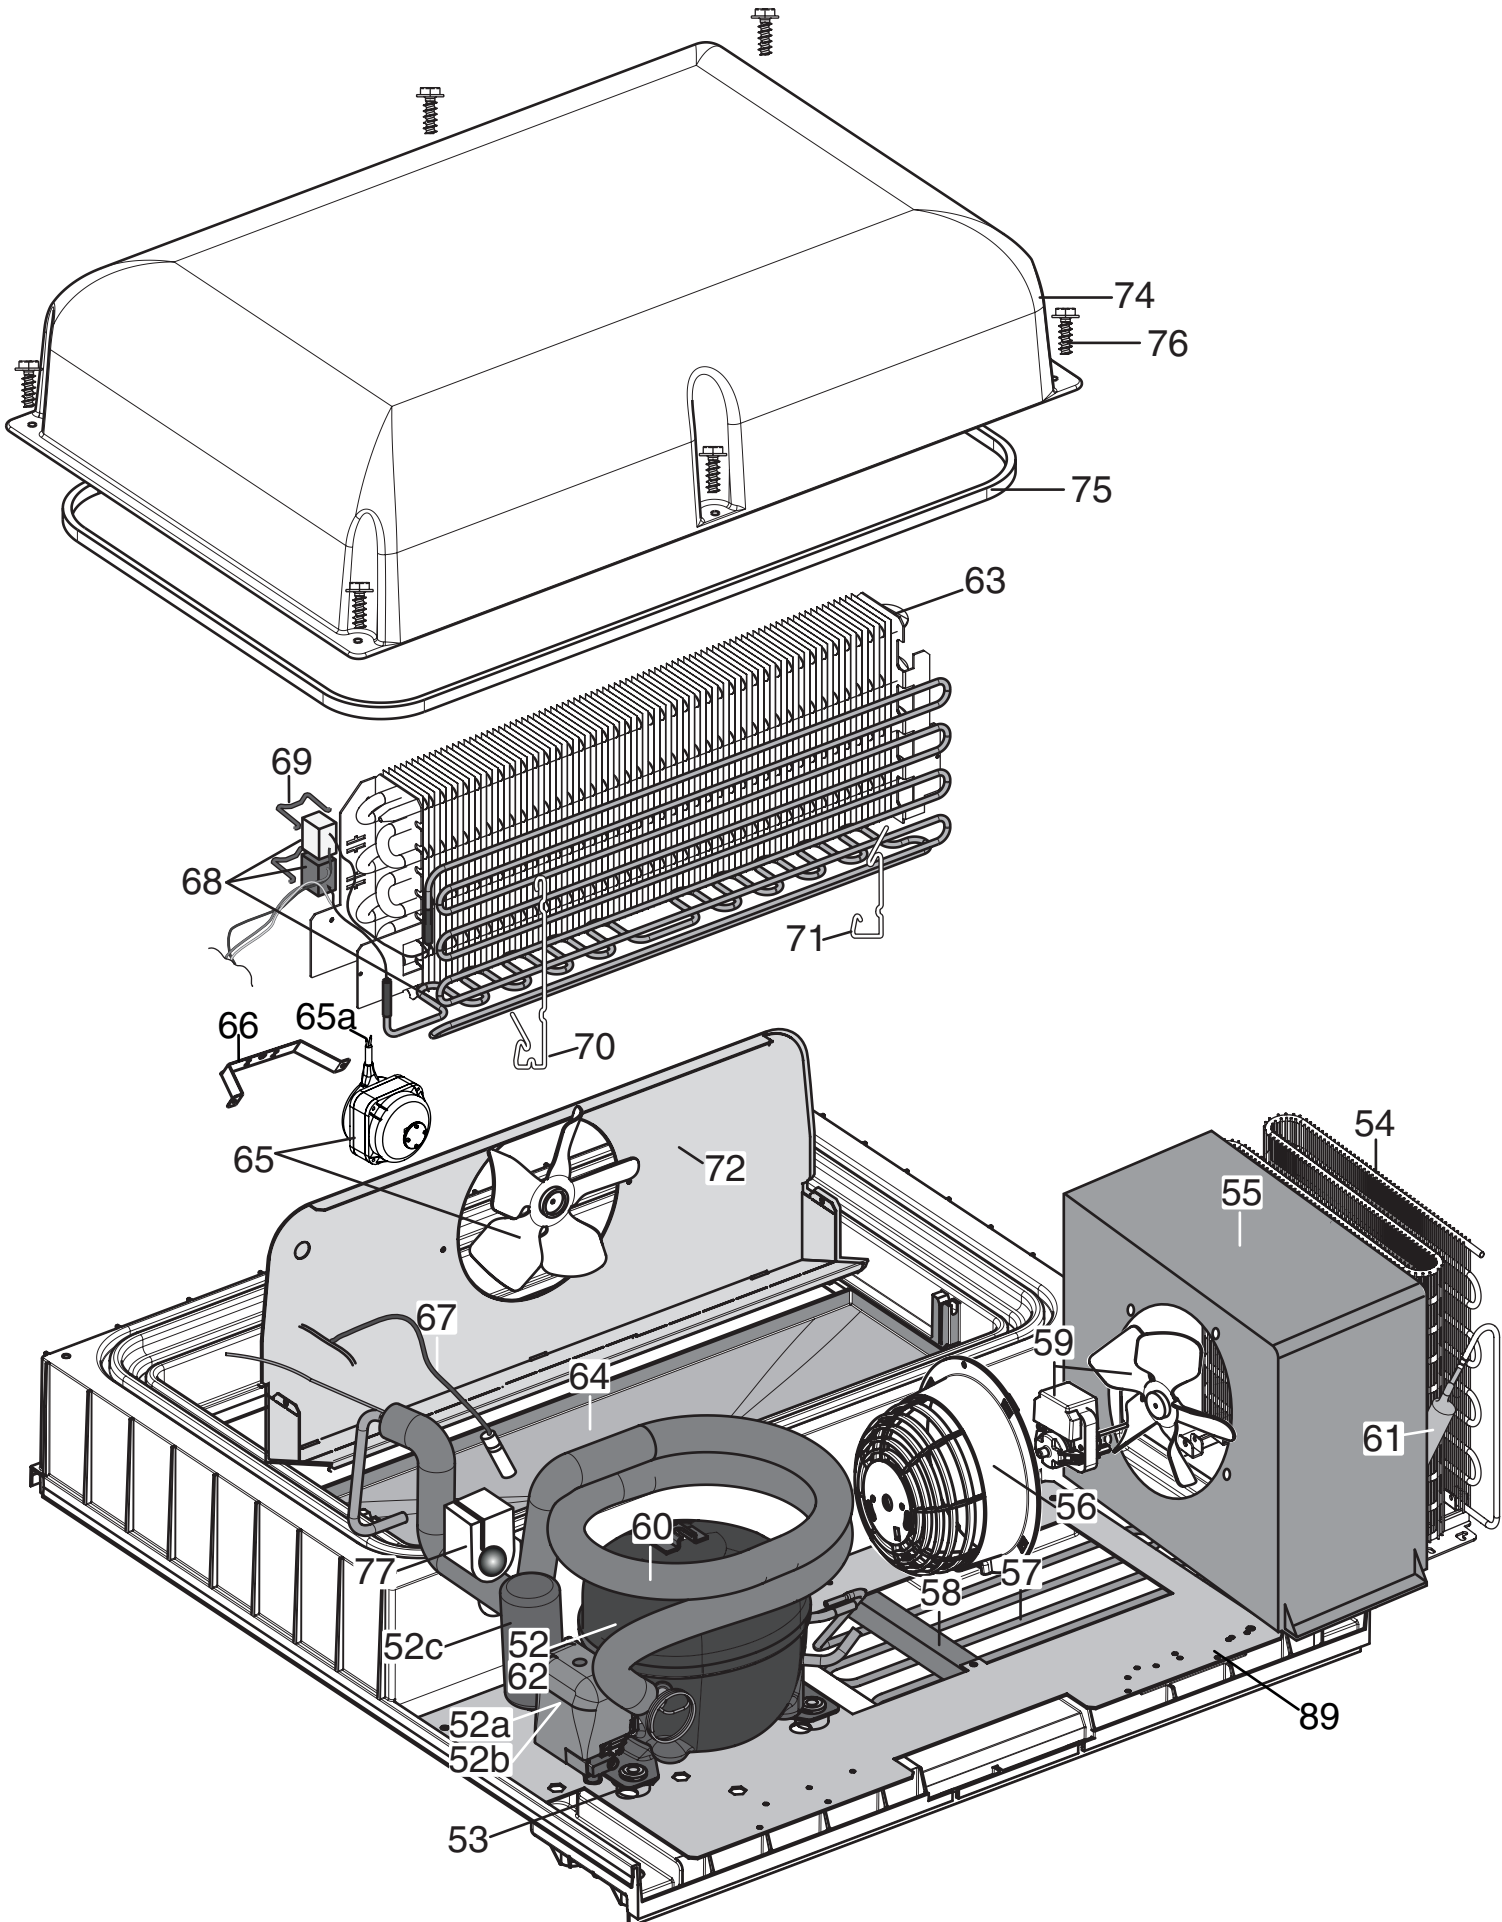

COOLING UNIT ASSEMBLY

for full door from 2021/38