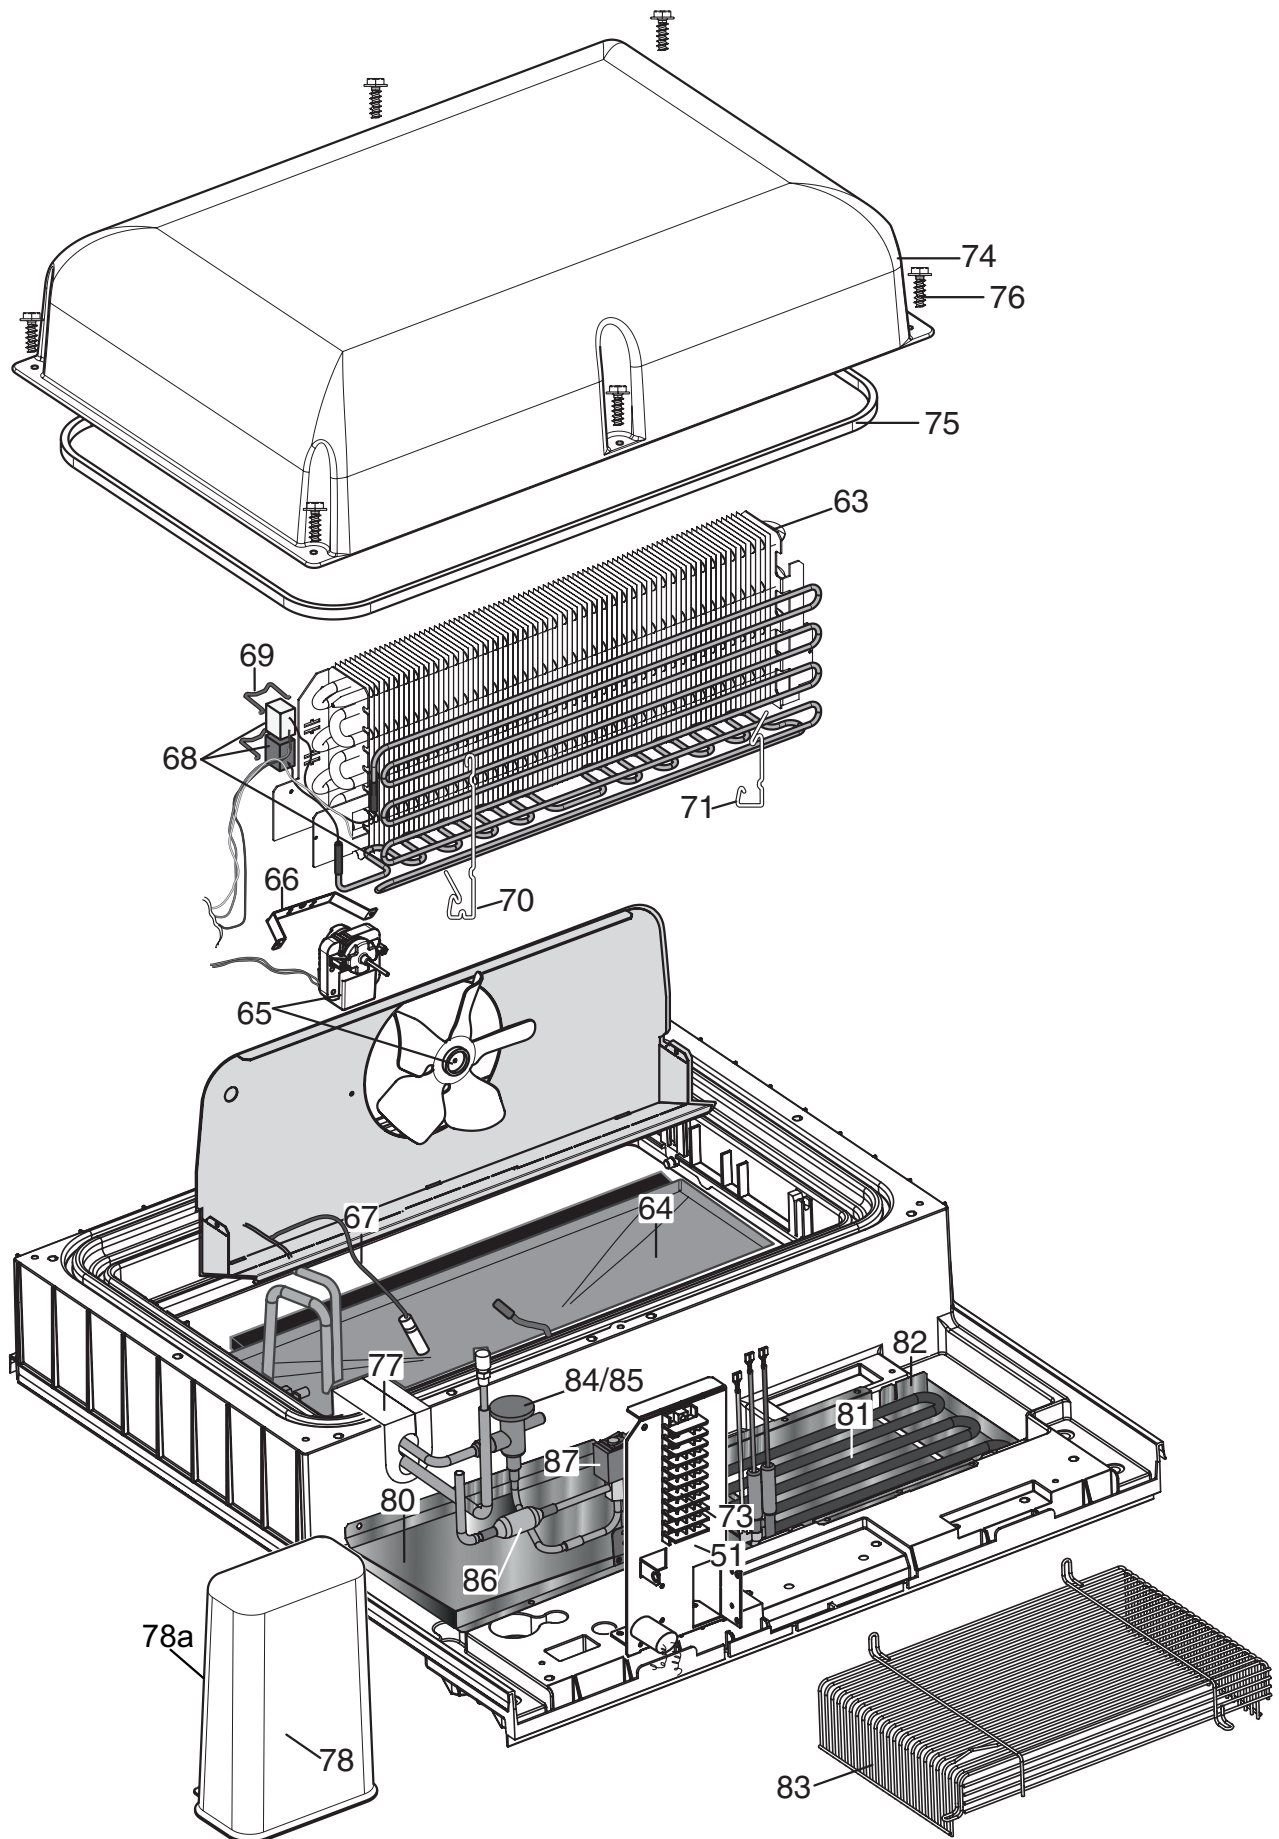

REMOTE COOLING UNIT ASSEMBLY

for glass door always and full door up to 2021/37