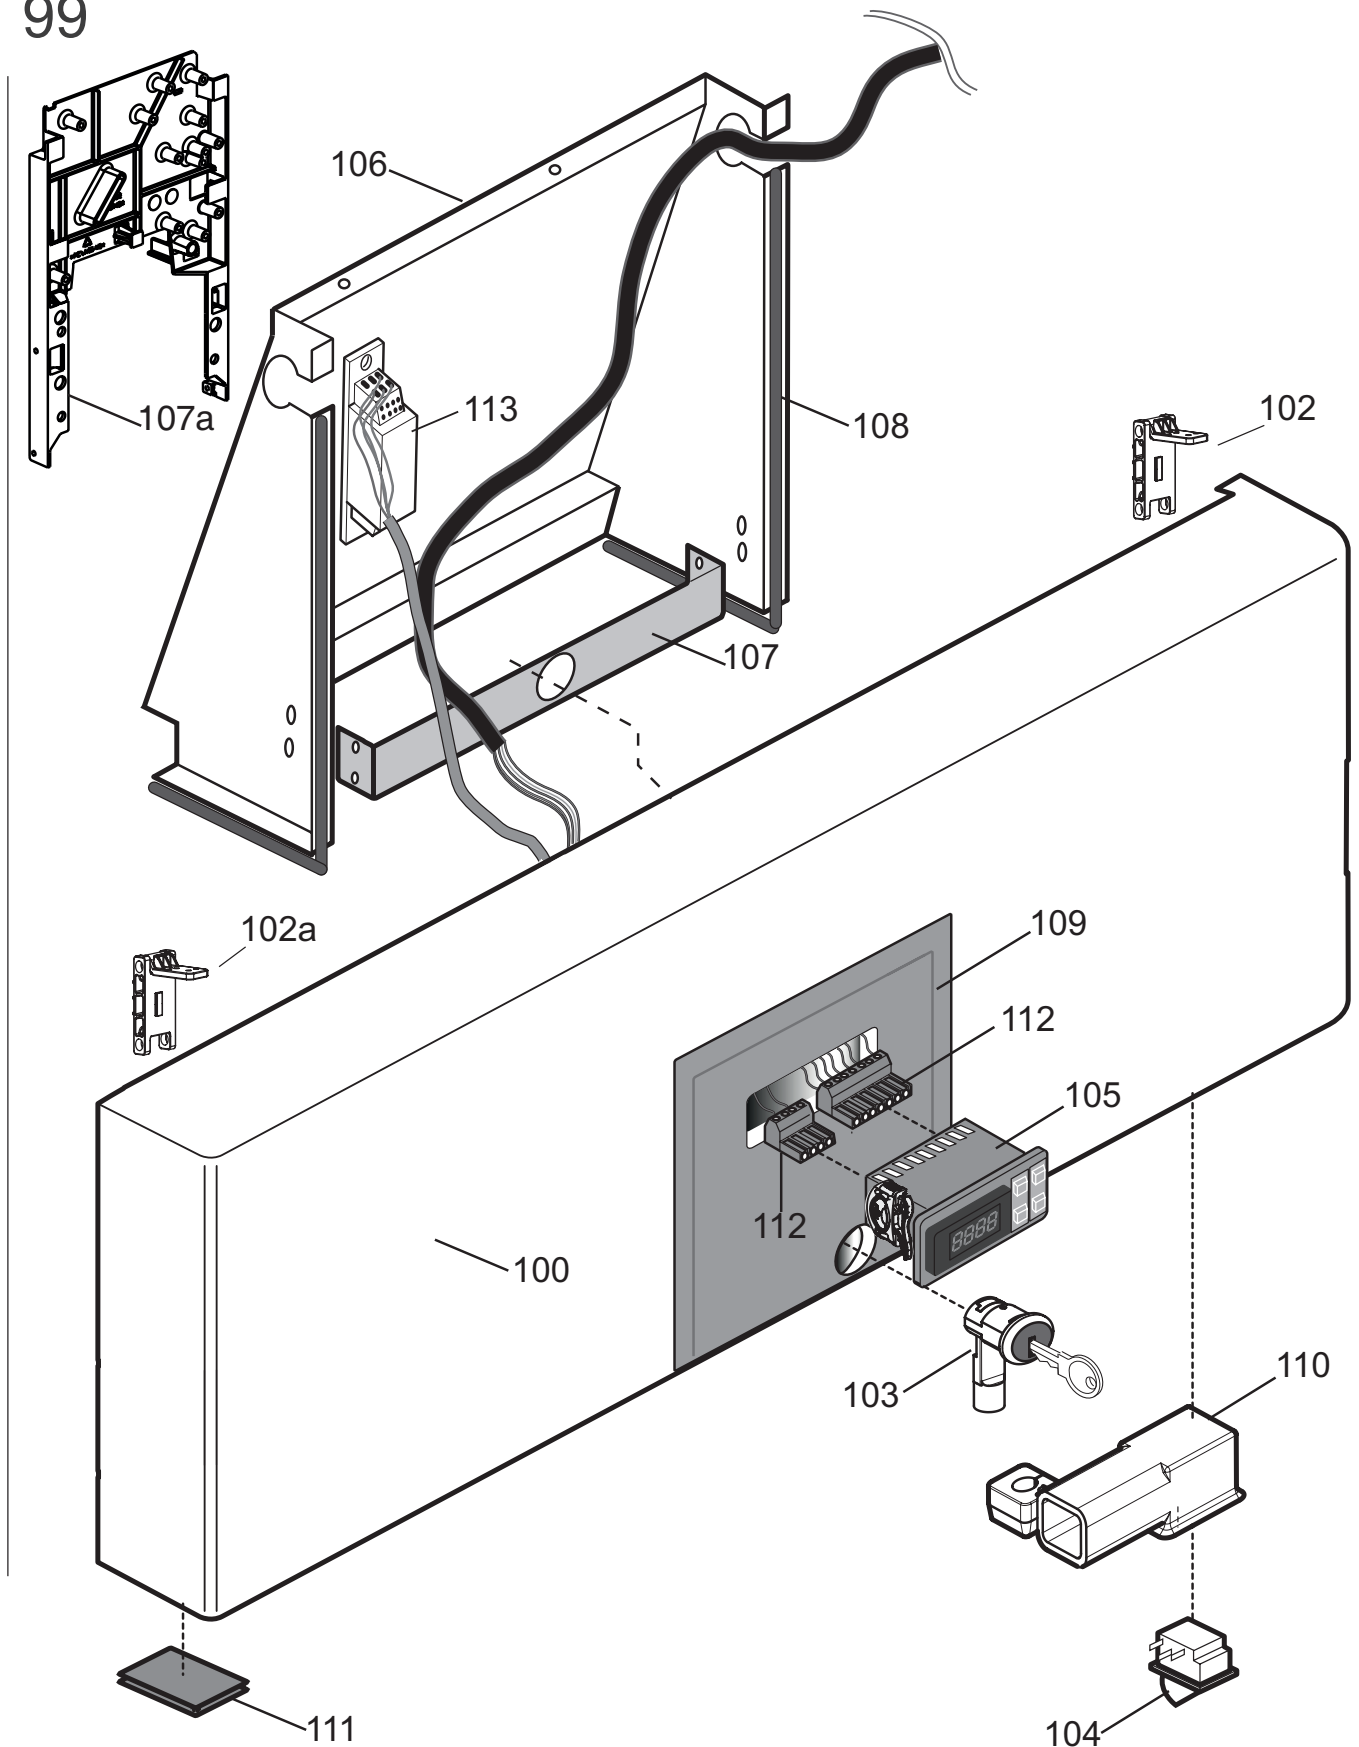

CONTROL PANEL

for glass door always and full door up to 2021/37

99

CONTROL PANEL for full door from 2021/38

99

Refrigerators

Pos	Fact/code	Spare C.	Descrizione	Description	Ref/Note
1	541R05001	093243	Piedino	Foot	a,m,o,s,q,u,b1
1a	518R02600	093244	Piedino anteriore porta vetro	Back foot glass door	b1
2	217555204	093245	Vite per plastica per piedino	Screw (use by fix foot)	
3	518708601	093246	Vite M8x20 per fiss. staffa sup/inf	Screw M8X20 (use by fix bracket)	
4	502R17400	093247	Staffa supporto fianchi	Side support (upper)	
5	546R22800	093248	Distanziale per piede	Foot spacer	
6	501R38201	093249	Cremagliera	Rack	
7	501R47900	093250	Guida Sx	Left support (runner)	a,m,o,s,q,r,b1,u,v
*	501R63900	095061	Guida Sx Marine	Left support (runner) Marine	t
8	501R48100	093251	Guida Dx	Right support (runner)	a,m,o,s,q,r,b1,u,v
*	501R64000	095062	Guida Dx Marine	Right support (runner) Marine	t
9	514R10600	093252	Griglia 2/1	Grid 2/1	
10	514R12200	093253	Griglia di fondo	Bottom grid	
11	875R37401	*	Assieme carter interno	Internal protection assembly	
12	832R09001	093254	Cornice orizzontale	Horizontal frame	
13	832R09101	093255	Cornice verticale	Vertical frame	a,m,o,q,r
13	832R09300	093256	Cornice verticale	Vertical frame	u
14	835R27007	093289	Porta con guarnizione aisi 304	Gasket and door	a,m,o,h1,p1, x1,w1,d,l,r,v,b1
14	835R27108	093290	Porta con guarnizione aisi 430	Gasket and door	m1,o1,s1,a1,c, g
15	835R27407	093581	Porta aisi 304	Door	a,m,o,h1,p1, x1,w1,d,l,r,v,b1
15	835R27507	096028	Porta aisi 430	Door	c,g,p,q,t,a1,m1, o1,s1,
16	548R06802	093257	Guarnizione porta vetro	Gasket glass door	Glass door
16	548R08000	094152	Guarnizione porta cieca e porta vetro LED	Gasket full door and LED glass door	Full door
17	835704001	082219	Cerniera porta	Hinge door	
18	544700601	081654	Boccola per porta	Door bush	a,q,r,v
19	833R21600	093341	Staffa inferiore porta	Lower stirrup door	a,q,r,v
20	505723802	082257	Staffa superiore porta	Upper stirrup door	a,q,r,v
21	541R05301	093271	Tappo per cerniere	Hole hinge plug	a,q,r,v
22	835R24900	093575	Ruota rotante con freno	Brake weel	r,v
23	835R24800	093574	Ruota rotante	Weel	r,v
24	880R64100	093342	Traversa per 1/2 porte a304	Support half door a304	Half door
25	543R09900	093272	Cornice per traversa	Support half door frame	Half door
26	501R51800	093275	Cremagliera ant. 1/2 porte superiore	Upper rack 1/2 doors	Half door
27	501R51600	093276	Cremagliera ant. 1/2 porte	Lower rack 1/2 doors	Half door
28	835R25410	093585	Ass.1/2 porta superiore a304	Upper half door a304	Half door
29	835R25509	093519	Ass.1/2 porta inferiore a304	Lower half door a304	Half door
30	548R08100	094153	Guarnizione magnetica 1/2 porte	Half door gasket	Half door
31	546R21100	093392	Boccola per cerniera 1/2 porte	Half door bush	Half door
32	833R21900	093301	Ass. cerniera inferiore	Lower hinge assembly	Half door
33	505R12400	093344	Cerniera centrale	Central hinge door	Half door
34	833R21100	093433	Serratura	Serratura	Half door
35	880R57001	093302	Ass. porta vetro	Glass door assembly	Glass door
36	879R15600	093274	Porta vetro	Glass door	Glass door
37	546R22400	093535	Tappo sup. dx pv	Upper right plug door GL	Glass door
38	546R22300	093536	Tappo sup. sx pv	Upper left plug door GL	Glass door
39	546R22500	093537	Tappo inf. dx pv	Lower right plug door GL	Glass door
40	546R22200	093538	Tappo inf. sx pv	Lower left plug door GL	Glass door
41	505R12700	093349	Cerniera superiore pv	Upper hinge GL	Glass door
42	833R21900	093301	Ass. staffa inf.(reversibile) pv	Lower bracket (reversible)	Glass door
43	835R28100	093320	Ass cerniera sup pv	Upper hinge GL	Glass door