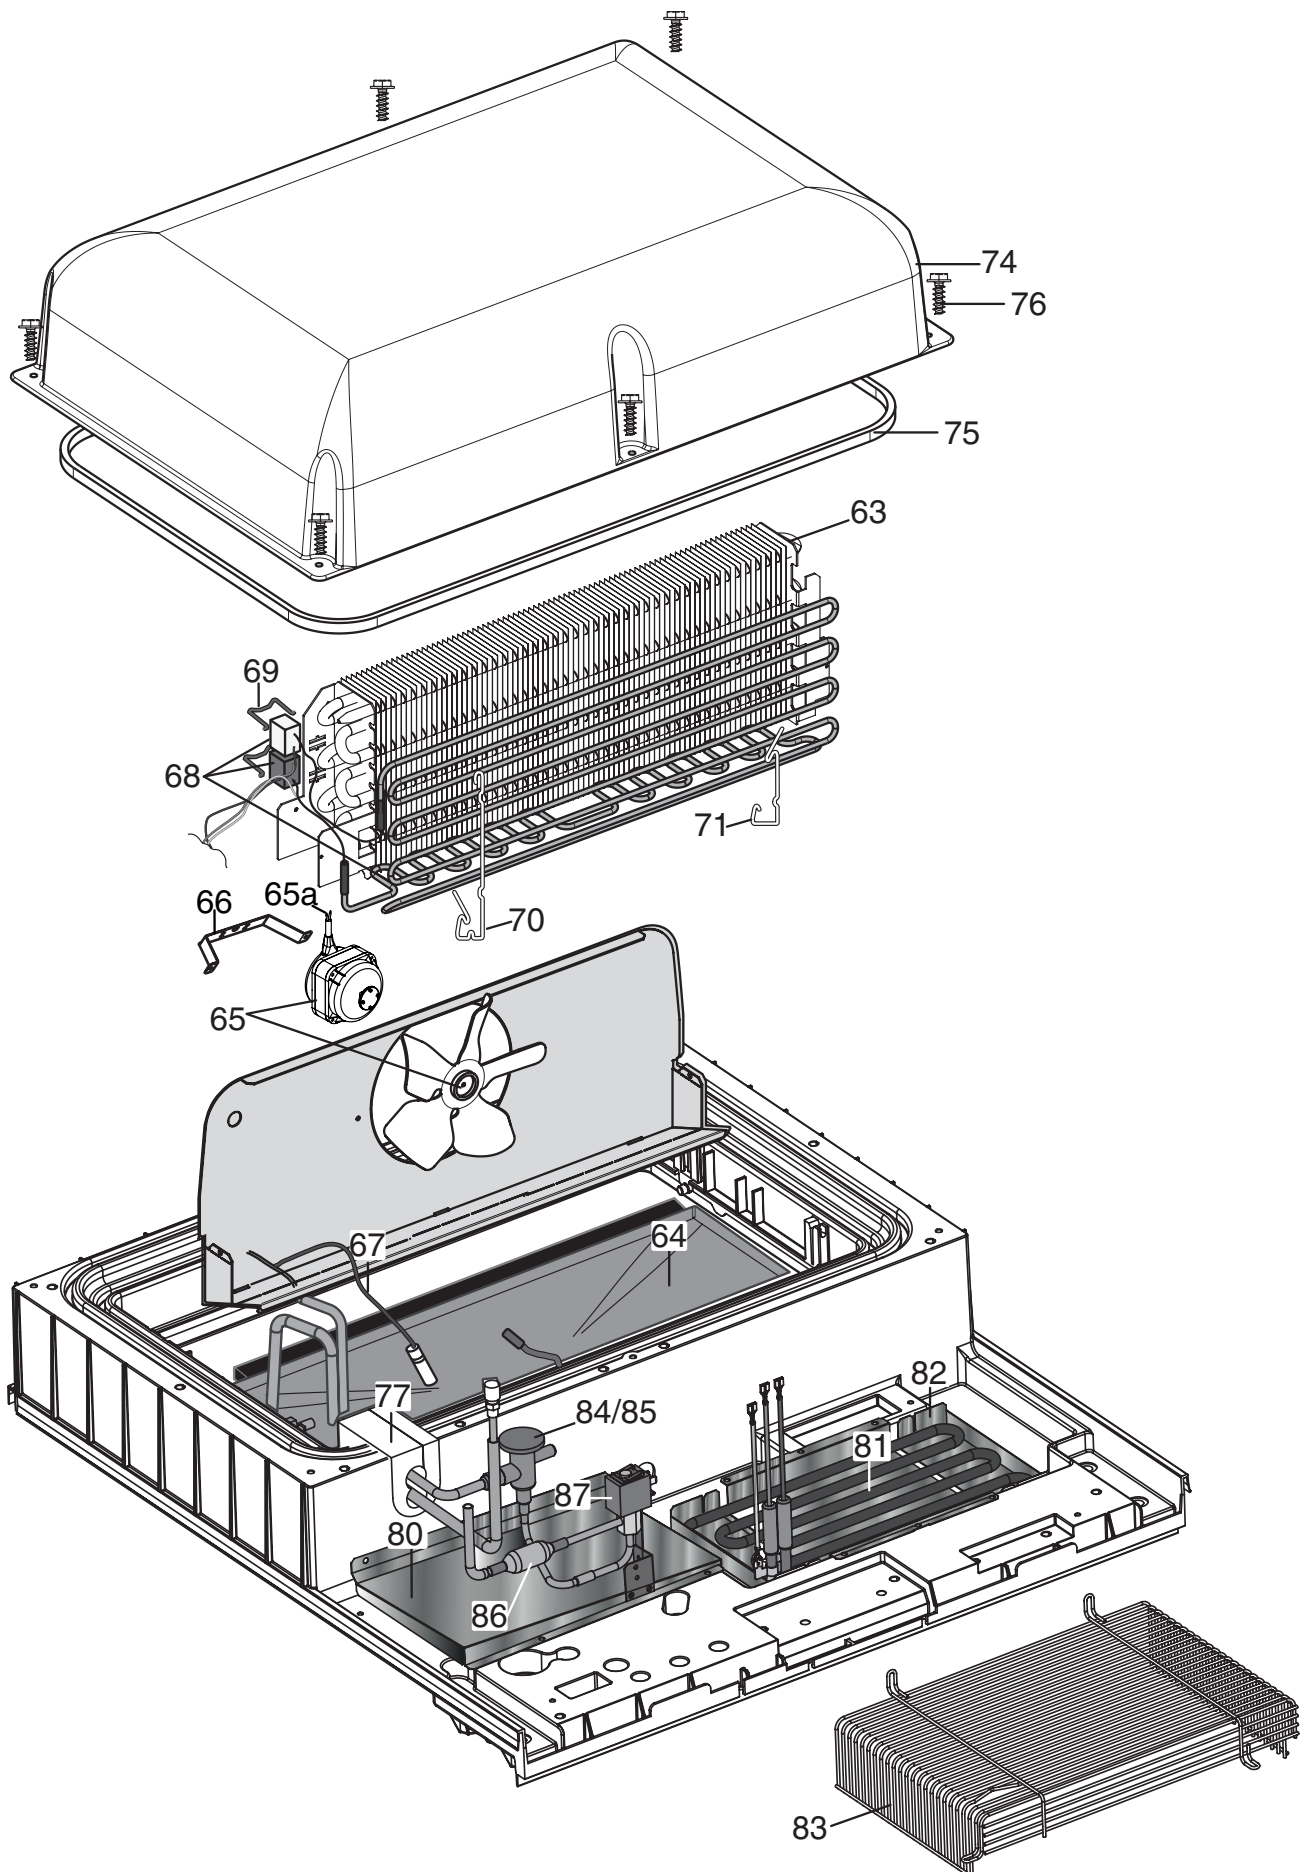

CONTROL PANEL

for glass door always and full door up to 2021/37

99

CONTROL PANEL for full door from 2021/38

99

Refrigerators

Pos	Fact/code	Spare C.	Descrizione	Description	Ref/Note
1	541R05001	093243	Piedino	Foot	a,m,o,s,q,u,b1
1a	518R02600	093244	Piedino anteriore porta vetro	Back foot glass door	b1
2	217555204	093245	Vite per plastica per piedino	Screw (use by fix foot)	
3	518708601	093246	Vite M8x20 per fiss. staffa sup/inf	Screw M8X20 (use by fix bracket)	
4	502R17400	093247	Staffa supporto fianchi	Side support (upper)	
5	546R22800	093248	Distanziale per piede	Foot spacer	
6	501R38201	093249	Cremagliera	Rack	
7	501R47900	093250	Guida Sx	Left support (runner)	a,m,o,s,q,r,b1,u,v
*	501R63900	095061	Guida Sx Marine	Left support (runner) Marine	t
8	501R48100	093251	Guida Dx	Right support (runner)	a,m,o,s,q,r,b1,u,v
*	501R64000	095062	Guida Dx Marine	Right support (runner) Marine	t
9	514R10600	093252	Griglia 2/1	Grid 2/1	
10	514R12200	093253	Griglia di fondo	Bottom grid	
11	875R37401	*	Assieme carter interno	Internal protection assembly	
12	832R09001	093254	Cornice orizzontale	Horizontal frame	
13	832R09101	093255	Cornice verticale	Vertical frame	a,m,o,q,r
13	832R09300	093256	Cornice verticale	Vertical frame	u
14	835R27007	093289	Porta con guarnizione aisi 304	Gasket and door	a,m,o,h1,p1, x1,w1,d,l,r,v,b1
14	835R27108	093290	Porta con guarnizione aisi 430	Gasket and door	m1,o1,s1,a1,c, g
15	835R27407	093581	Porta aisi 304	Door	a,m,o,h1,p1, x1,w1,d,l,r,v,b1
15	835R27507	096028	Porta aisi 430	Door	c,g,p,q,t,a1,m1, o1,s1,
16	548R06802	093257	Guarnizione porta vetro	Gasket glass door	Glass door
16	548R08000	094152	Guarnizione porta cieca e porta vetro LED	Gasket full door and LED glass door	Full door
17	835704001	082219	Cerniera porta	Hinge door	
18	544700601	081654	Boccola per porta	Door bush	a,q,r,v
19	833R21600	093341	Staffa inferiore porta	Lower stirrup door	a,q,r,v
20	505723802	082257	Staffa superiore porta	Upper stirrup door	a,q,r,v
21	541R05301	093271	Tappo per cerniere	Hole hinge plug	a,q,r,v
22	835R24900	093575	Ruota rotante con freno	Brake weel	r,v
23	835R24800	093574	Ruota rotante	Weel	r,v
24	880R64100	093342	Traversa per 1/2 porte a304	Support half door a304	Half door
25	543R09900	093272	Cornice per traversa	Support half door frame	Half door
26	501R51800	093275	Cremagliera ant. 1/2 porte superiore	Upper rack 1/2 doors	Half door
27	501R51600	093276	Cremagliera ant. 1/2 porte	Lower rack 1/2 doors	Half door
28	835R25410	093585	Ass.1/2 porta superiore a304	Upper half door a304	Half door
29	835R25509	093519	Ass.1/2 porta inferiore a304	Lower half door a304	Half door
30	548R08100	094153	Guarnizione magnetica 1/2 porte	Half door gasket	Half door
31	546R21100	093392	Boccola per cerniera 1/2 porte	Half door bush	Half door
32	833R21900	093301	Ass. cerniera inferiore	Lower hinge assembly	Half door
33	505R12400	093344	Cerniera centrale	Central hinge door	Half door
34	833R21100	093433	Serratura	Serratura	Half door
35	880R57001	093302	Ass. porta vetro	Glass door assembly	Glass door
36	879R15600	093274	Porta vetro	Glass door	Glass door
37	546R22400	093535	Tappo sup. dx pv	Upper right plug door GL	Glass door
38	546R22300	093536	Tappo sup. sx pv	Upper left plug door GL	Glass door
39	546R22500	093537	Tappo inf. dx pv	Lower right plug door GL	Glass door
40	546R22200	093538	Tappo inf. sx pv	Lower left plug door GL	Glass door
41	505R12700	093349	Cerniera superiore pv	Upper hinge GL	Glass door
42	833R21900	093301	Ass. staffa inf.(reversibile) pv	Lower bracket (reversible)	Glass door
43	835R28100	093320	Ass cerniera sup pv	Upper hinge GL	Glass door