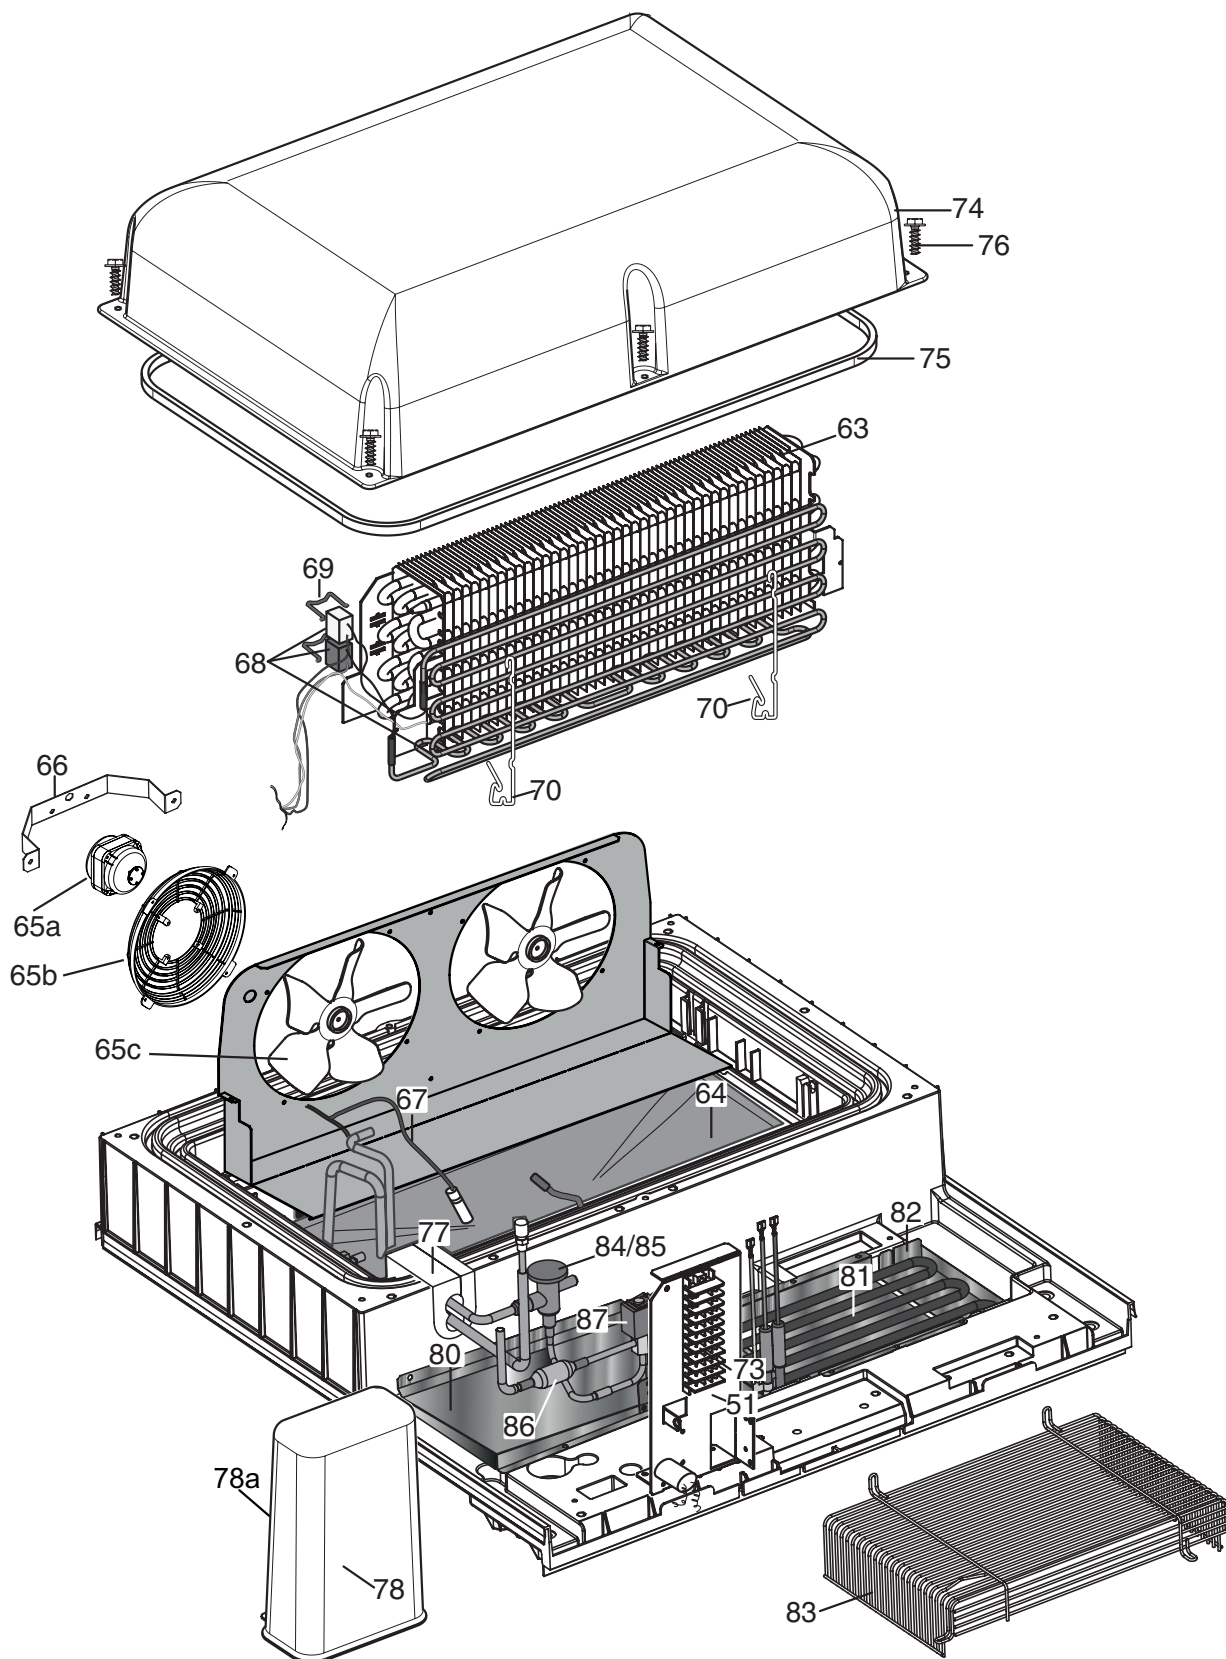

REMOTE COOLING UNIT ASSEMBLY

for glass door always and full door up to 2021/37