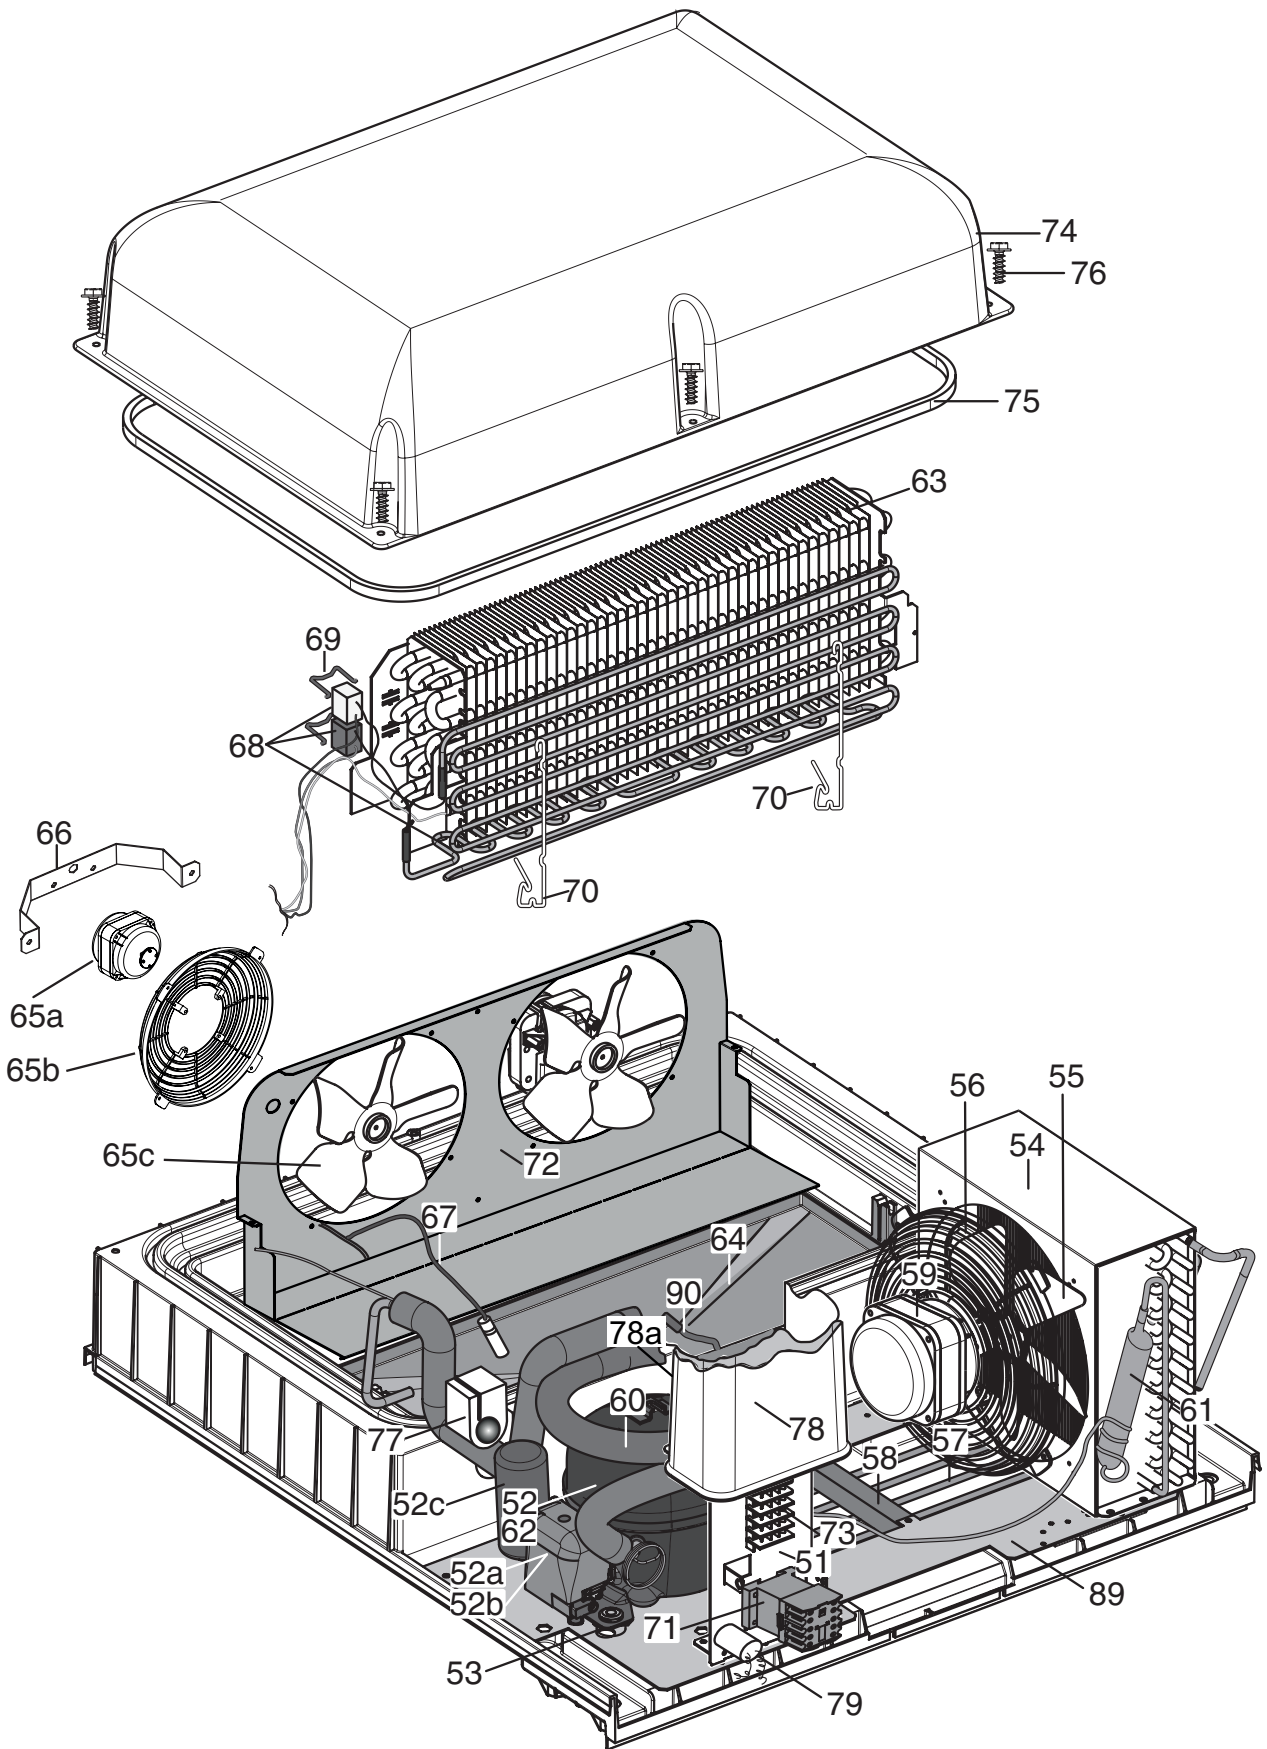

COOLING UNIT ASSEMBLY

for glass door always and full door up to 2021/37