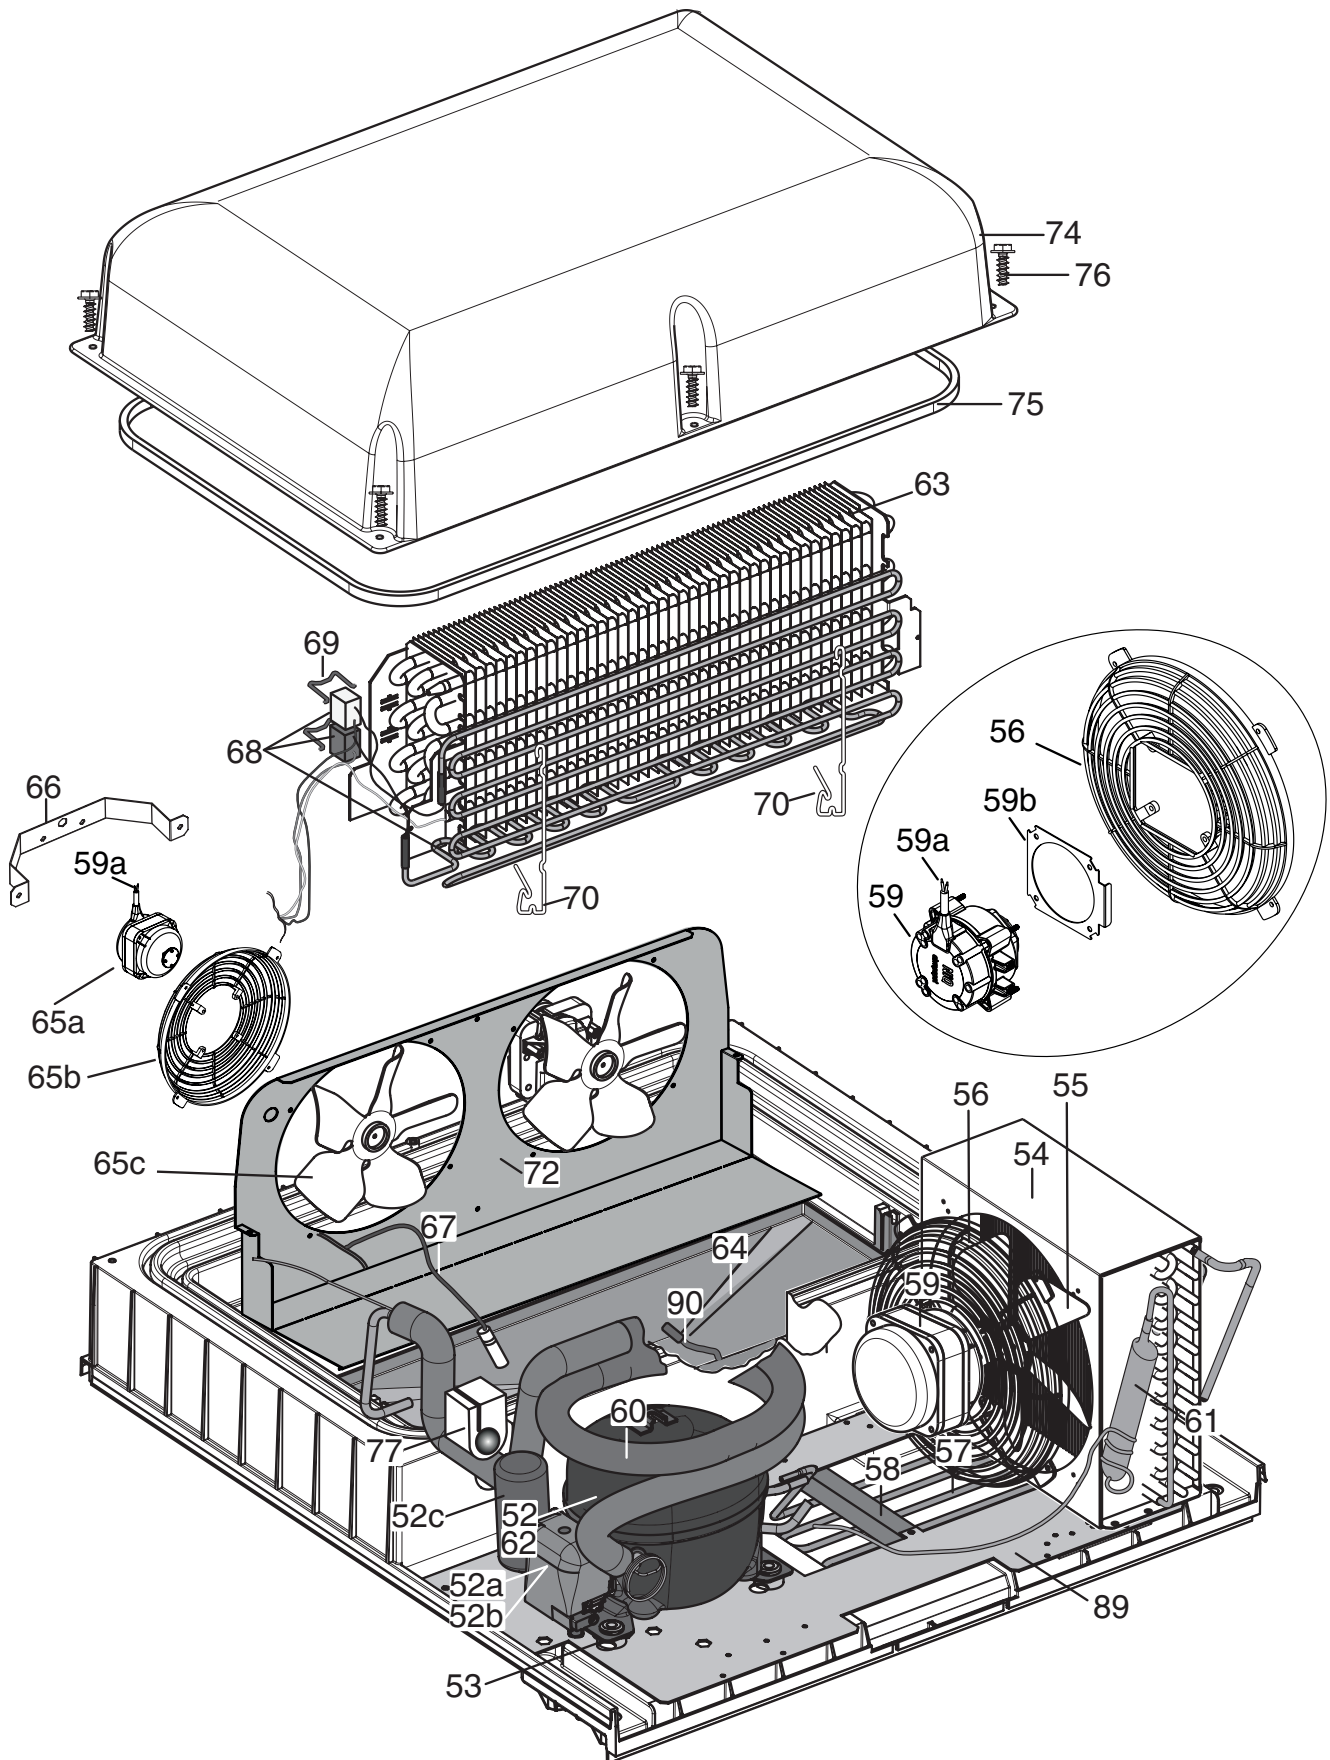

COOLING UNIT ASSEMBLY

for full door from 2021/38