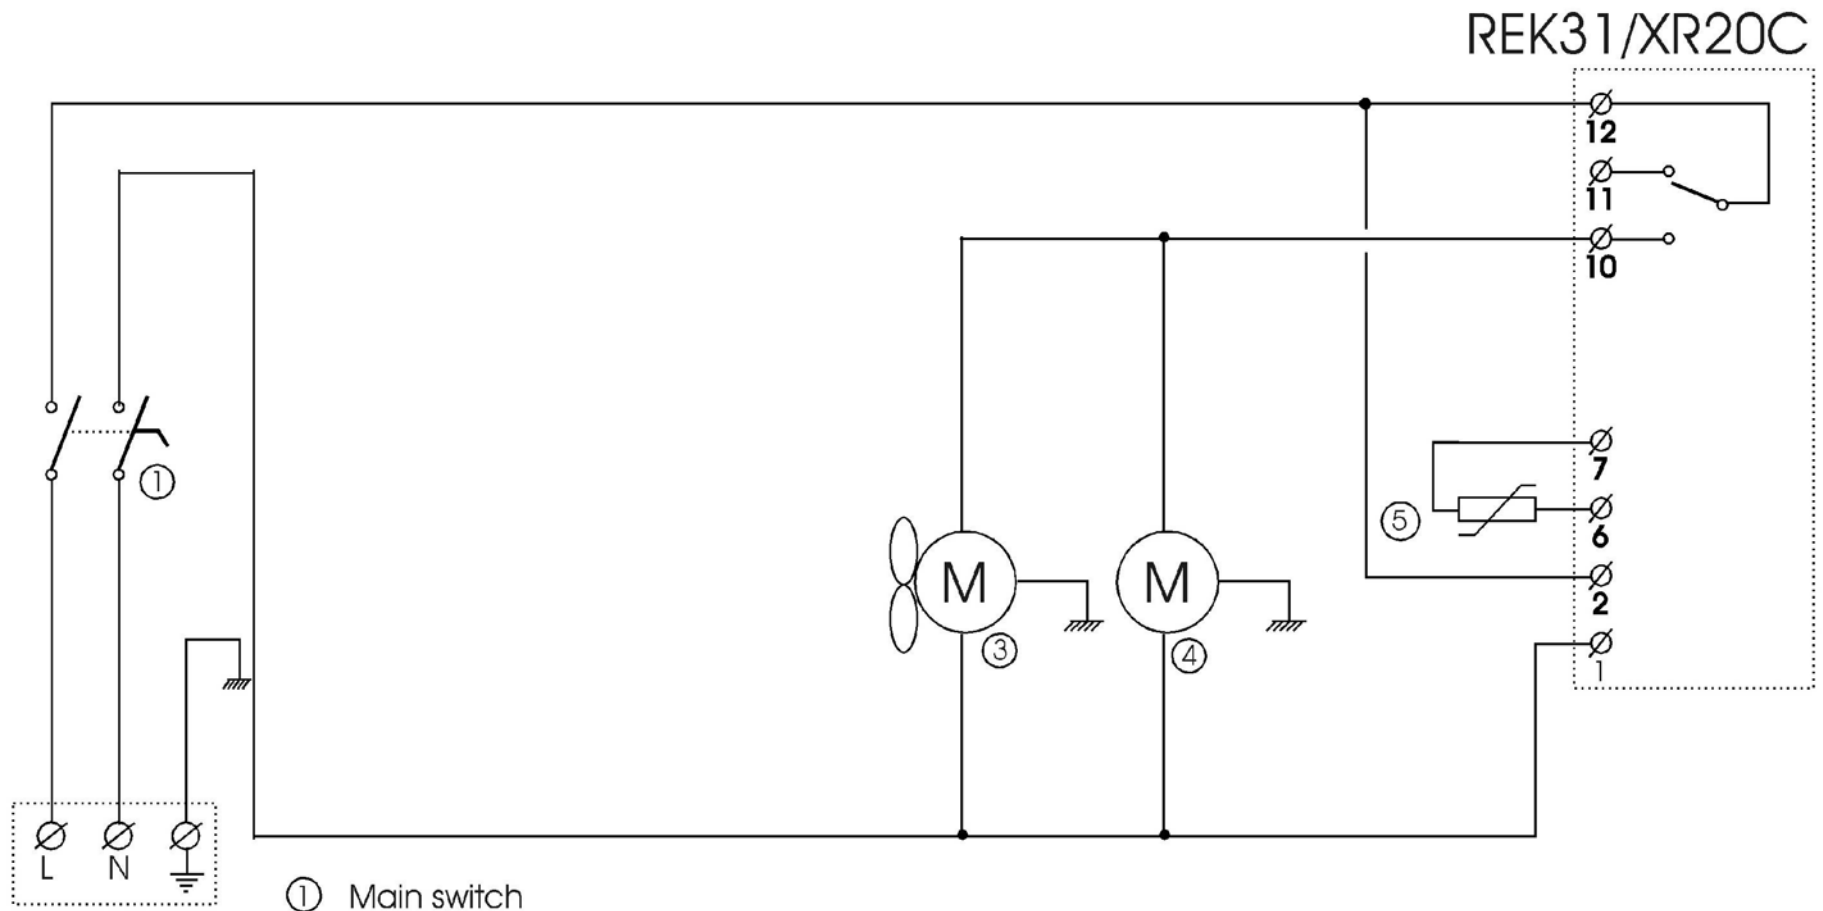

Schaltplan

COOL-LINE-Kühlaufsatz PA 13-120

[Art. 435131202]

- ① Main switch
- ③ Condenser fan
- ④ Compressor
- ⑤ Cabinet probe

Static cooling
Electrical system
302-101025

Static cooling
Refrigeration system
301-060928