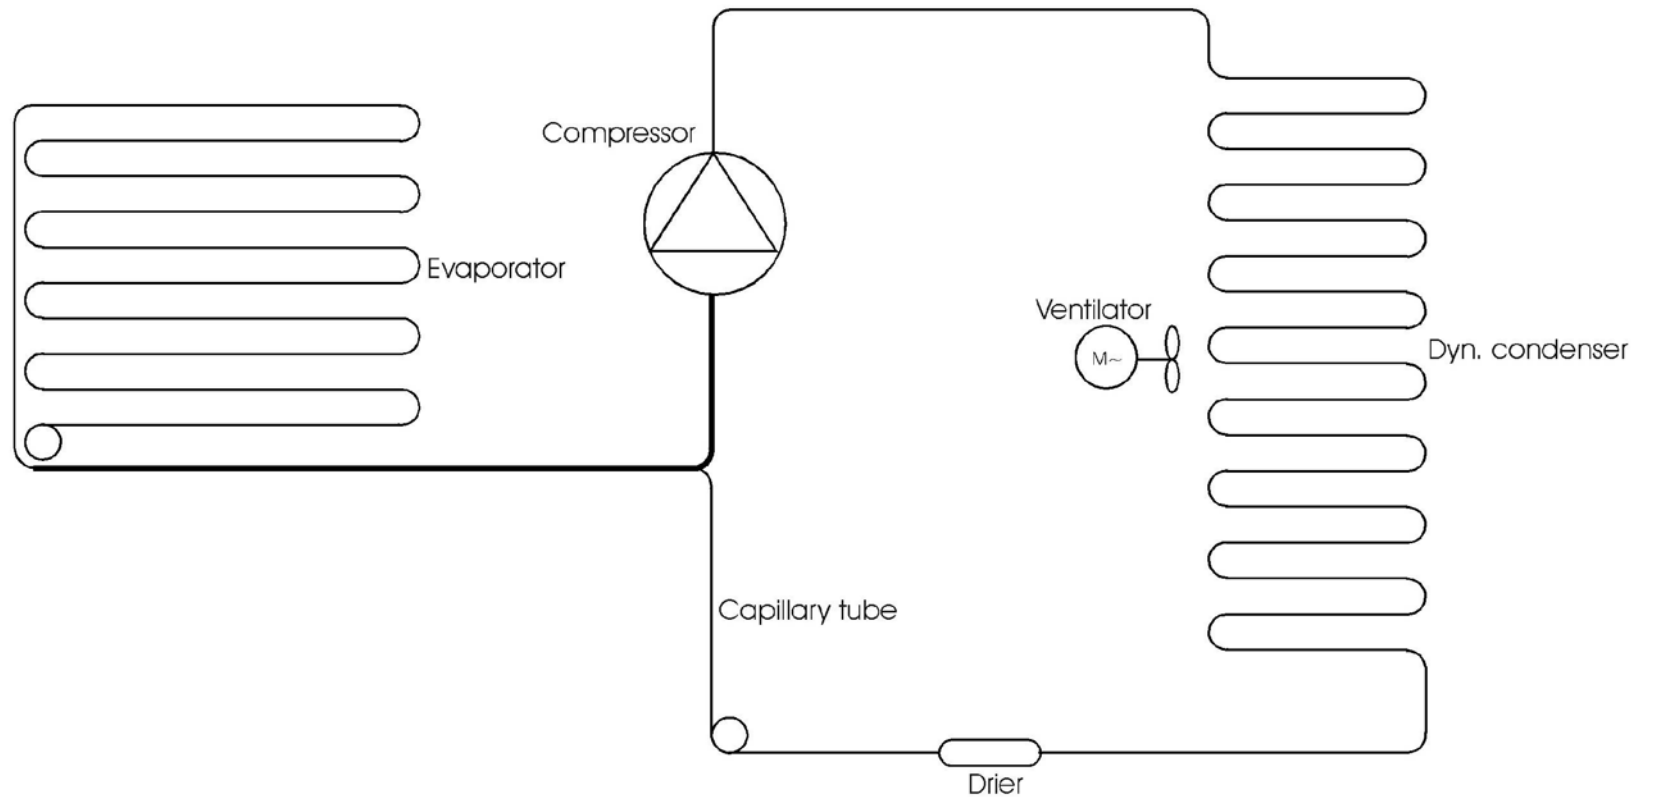

Schaltplan

COOL-LINE-Kühlaufsatz PA 13-120

[Art. 435131202]

- ① Main switch
- ③ Condenser fan
- ④ Compressor
- ⑤ Cabinet probe

Static cooling
Electrical system
302-101025

Static cooling
Refrigeration system
301-060928