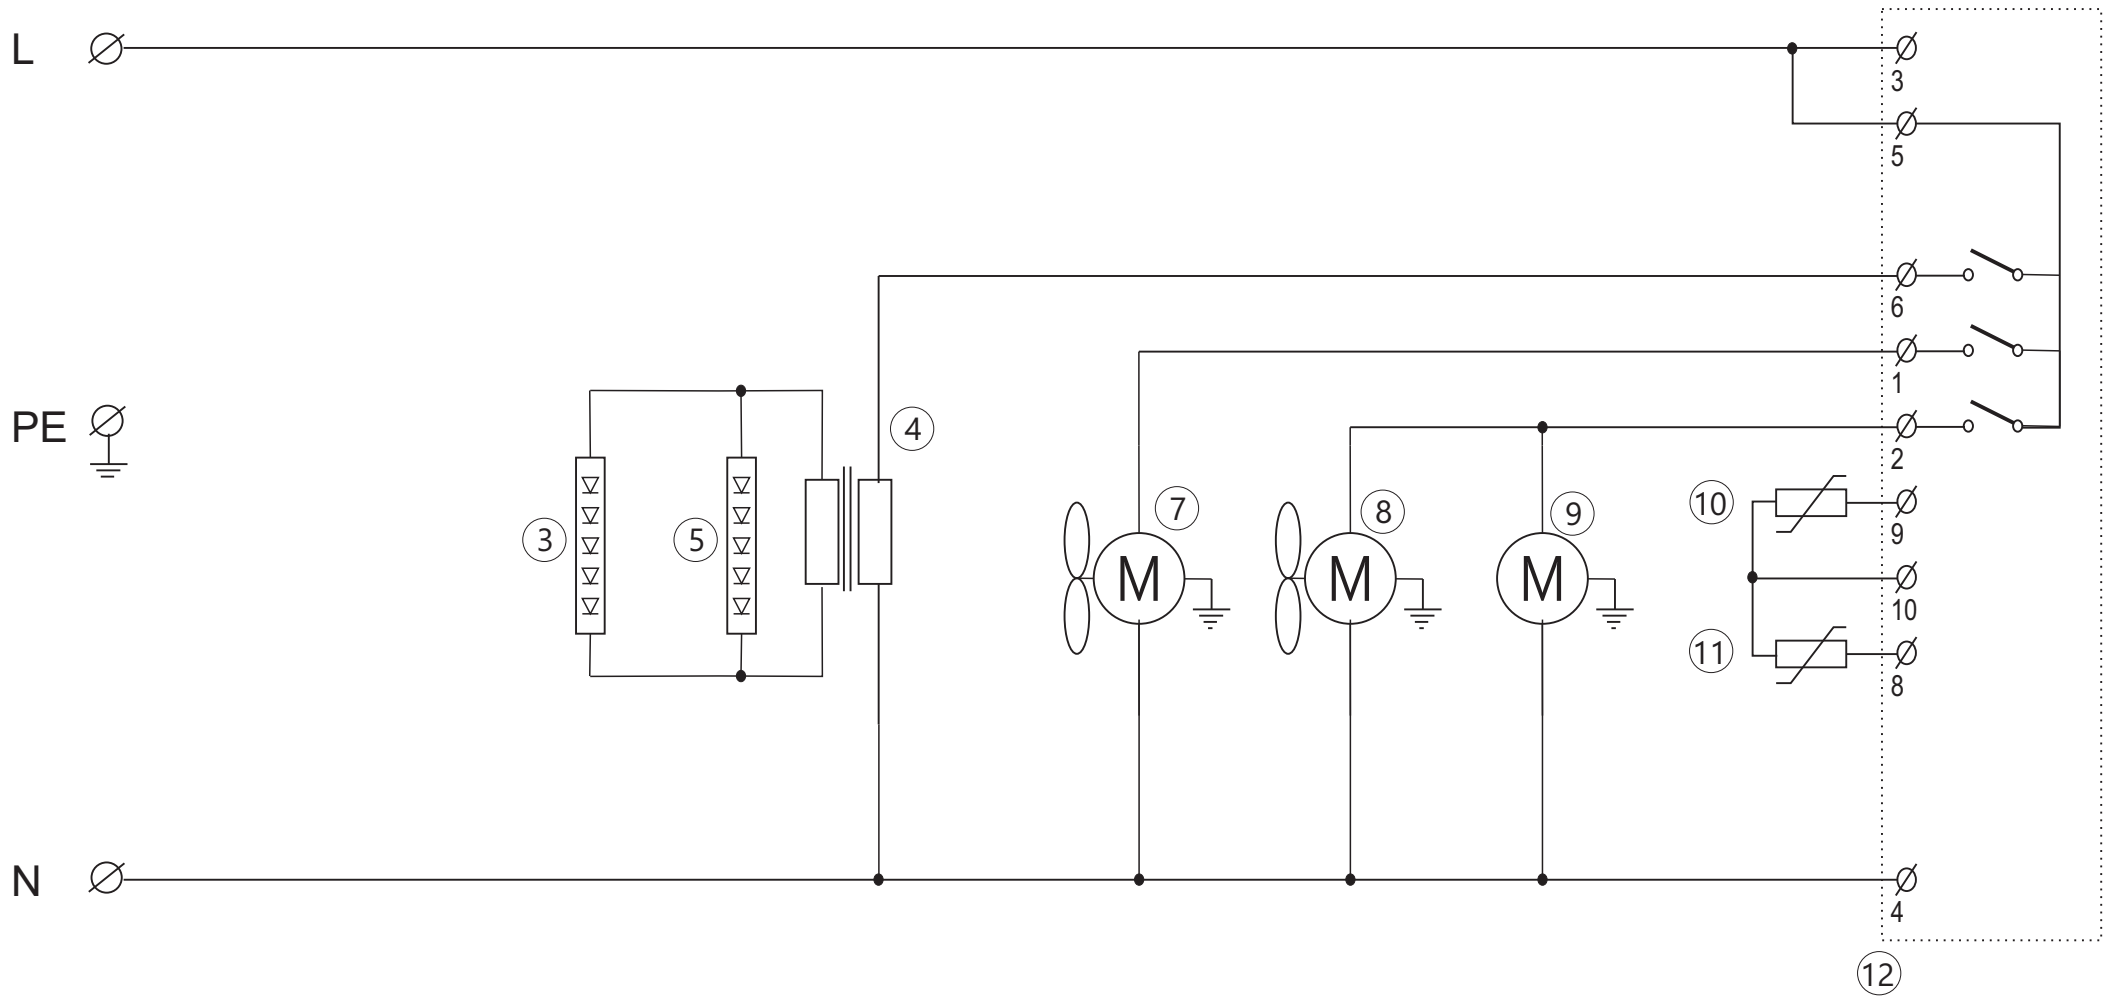

EWPlus 974

Pos.:	Description:	Pos.:	Description:
3	LED Canopy	10	Cabinet probe
4	LED Power supply	11	Evaporator probe
5	LED Door	12	Thermostat
7	Evaporator fan		
8	Condenser fan		
9	Compressor		